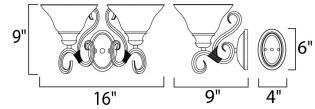

Lighting Your Life Since 1970

Product Specifications - 8020MRKB

Job Name:	Job Type:
Quantity:	Comments:

8020MRKB
Pacific 2-Light Bath Vanity

Finish

Kentucky Bronze

Glass/Shade

Marble

Measurements

Width	16.00"
Height	9.00"
Length	N/A
Extension	9"
Back Plate Width	4.17"
Back Plate Height	6.10"
HCO	6.00"
Min Overall Height	0.00"
Max Overall Height	N/A
Hanging Weight	4.40 lbs
Height Adjustable	N/A
Slope	N/A
Chain Length	N/A
Wire Length	N/A
Canopy Width	N/A
Canopy Height	N/A
Canopy Length	N/A

Shipping

Carton Weight	6.28 lbs
Carton Width	9"
Carton Height	10"
Carton Length	14"
Carton Cubic Feet	0.78
Master Pack	1
Master Pack Weight	N/A
Master Pack Width	N/A
Master Pack Height	N/A
Master Pack Length	N/A
Master Cubic Feet	N/A
UPS Shippable	Yes