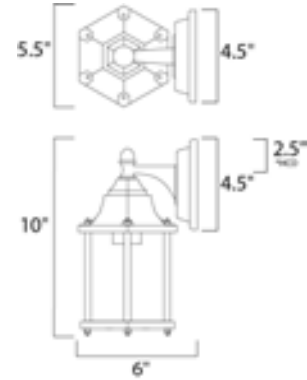

Lighting Your Life Since 1970

Product Specifications - 86926BK

Job Name:	Job Type:
Quantity:	Comments:

86926BK
1-Light Outdoor Wall Mount

Finish
Black

Glass/Shade
Frosted

Product Category
Outdoor Wall Mount

Measurements

Width	5.50"
Height	10.00"
Length	N/A
Extension	6"
Back Plate Width	4.50"
Back Plate Height	4.50"
HCO	2.50"
Min Overall Height	0.00"
Max Overall Height	N/A
Hanging Weight	2.20 lbs
Height Adjustable	N/A
Slope	N/A
Chain Length	N/A
Wire Length	N/A
Canopy Width	N/A
Canopy Height	N/A
Canopy Length	N/A

Shipping

Carton Weight	2.79 lbs
Carton Width	6"
Carton Height	11"
Carton Length	7"
Carton Cubic Feet	0.30
Master Pack	6
Master Pack Weight	16.74 lbs
Master Pack Width	14.96"
Master Pack Height	12.50"
Master Pack Length	20.50"
Master Cubic Feet	2.22
UPS Shippable	Yes