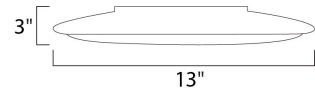

Lighting Your Life Since 1970

Product Specifications - 87210SN

| | |
|-----------|-----------|
| Job Name: | Job Type: |
| Quantity: | Comments: |

87210SN
Rim EE 1-Light Flush Mount

Finish

Satin Nickel

Glass/Shade

White

Product Category

Flush Mount

Lamping

| | |
|-----------------------------------|-------------------|
| Number of Bulbs | 1 |
| Light Type | Fluorescent |
| Bulb Type | 4-Pin T9 Circline |
| Max Bulb Wattage | 22 |
| Max Fixture Wattage | 22 |
| Rated Life | ±11,000 Hours |
| Rated Lumens | ±1,050 |
| Color Temp | ±3,000 K |
| Bulb(s) | Included |
| Light Up/Down | N/A |
| Beam Spread | N/A |
| CRI | N/A |
| Photo Cell Included | N/A |
| Ballast/Driver/Transformer | Yes |
| Dimmable | No |

Measurements

| | |
|---------------------------|----------|
| Width | 13.00" |
| Height | 3.00" |
| Length | N/A |
| Extension | N/A |
| Back Plate Width | N/A |
| Back Plate Height | N/A |
| HCO | N/A |
| Min Overall Height | 0.00" |
| Max Overall Height | 3.50" |
| Hanging Weight | 2.31 lbs |
| Height Adjustable | N/A |
| Slope | N/A |
| Chain Length | N/A |
| Wire Length | N/A |
| Canopy Width | N/A |
| Canopy Height | N/A |
| Canopy Length | N/A |