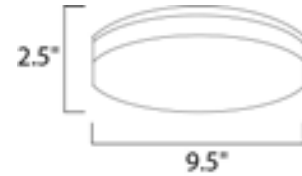

Lighting Your Life Since 1970

Product Specifications - 87580WTWT

Job Name:	Job Type:
Quantity:	Comments:

87580WTWT
Profile EE LED Flush Mount

Finish
White

Glass/Shade
White

Product Category
Flush Mount

Lamping

Measurements

Width	9.50"
Height	2.50"
Length	N/A
Extension	N/A
Back Plate Width	N/A
Back Plate Height	N/A
HCO	N/A
Min Overall Height	0.00"
Max Overall Height	N/A
Hanging Weight	3.74 lbs
Height Adjustable	N/A
Slope	N/A
Chain Length	N/A
Wire Length	N/A
Canopy Width	N/A
Canopy Height	N/A
Canopy Length	N/A

Shipping

Carton Weight	4.40 lbs
Carton Width	3"
Carton Height	10"
Carton Length	10"
Carton Cubic Feet	0.15
Master Pack	10
Master Pack Weight	44.00 lbs
Master Pack Width	10.43"
Master Pack Height	10.43"
Master Pack Length	28.94"
Master Cubic Feet	1.82
UPS Shippable	Yes