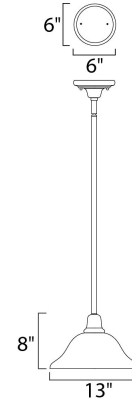

Lighting Your Life Since 1970

Product Specifications - 91062SVSN

Job Name:	Job Type:
Quantity:	Comments:

91062SVSN
Bel Air 1-Light Pendant

Finish
Satin Nickel

Glass/Shade
Soft Vanilla

Product Category
Single Pendant

Measurements

Width	13.00"
Height	41.00"
Length	N/A
Extension	N/A
Back Plate Width	N/A
Back Plate Height	N/A
HCO	N/A
Min Overall Height	0.00"
Max Overall Height	41.89"
Hanging Weight	4.76 lbs
Height Adjustable	N/A
Slope	120°
Chain Length	N/A
Wire Length	180"
Canopy Width	N/A
Canopy Height	N/A
Canopy Length	N/A

Shipping

Carton Weight	6.55 lbs
Carton Width	15"
Carton Height	7"
Carton Length	15"
Carton Cubic Feet	0.97
Master Pack	1
Master Pack Weight	N/A
Master Pack Width	N/A
Master Pack Height	N/A
Master Pack Length	N/A
Master Cubic Feet	N/A
UPS Shippable	Yes