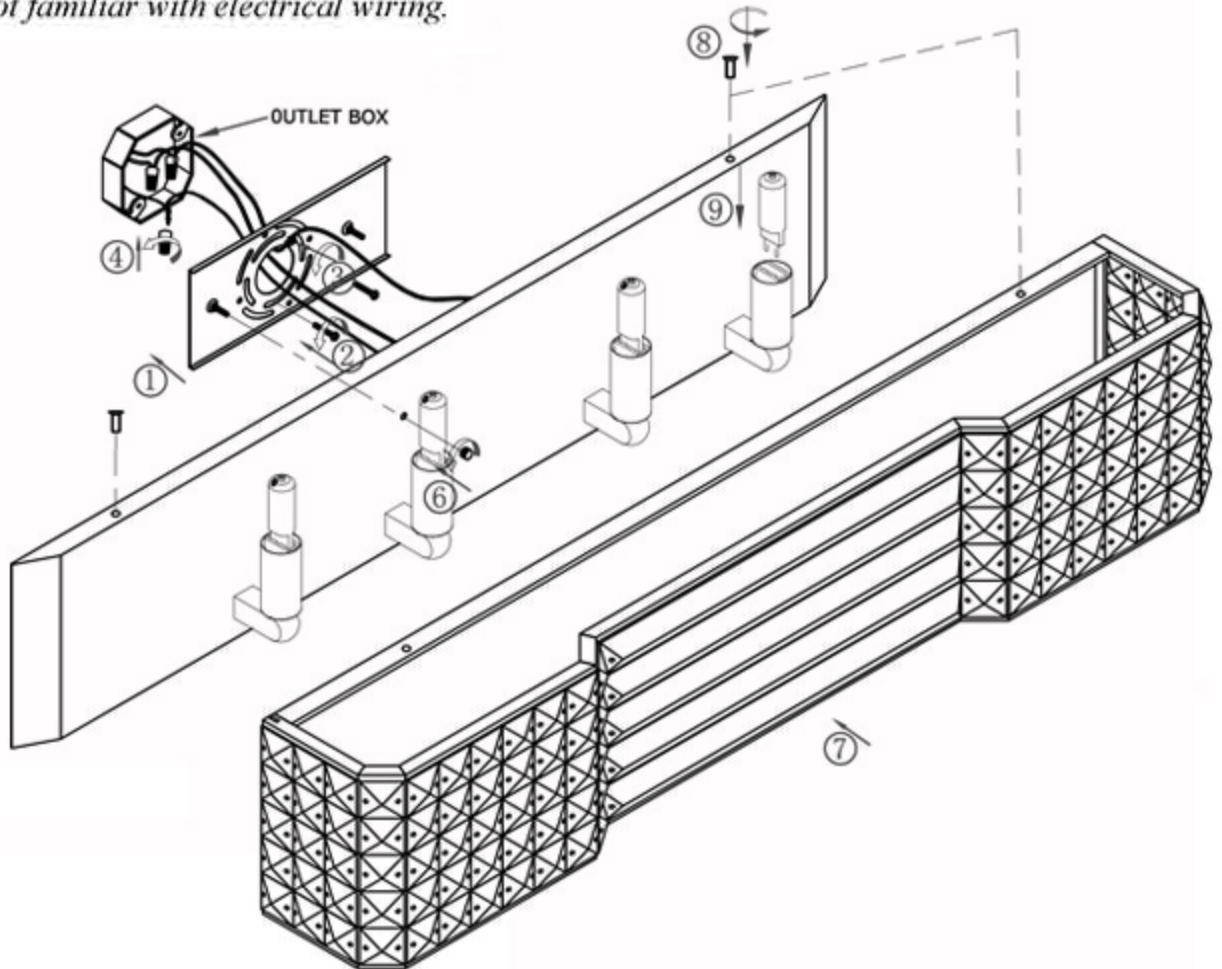

Electrical Wiring

With wire connectors, connect powercords from outlet box to fixture.

- Smooth/ Black wire to Black wire
- Ribbed/ White wire to White wire
- Green to Ground

Please consult a qualified electrician if you are not familiar with electrical wiring.

Code	MAXIM#	Size	Q'ty
A	CRY39780BC-A	L0.87"*W0.87"*H0.44"	110
B	CRY39781BC	L9.85"*W0.87"*H0.4"	5

Lamp Type: "Xenon" G9 4x MAX 40W 120V ~ 60HZ

The lamp is for indoor use only