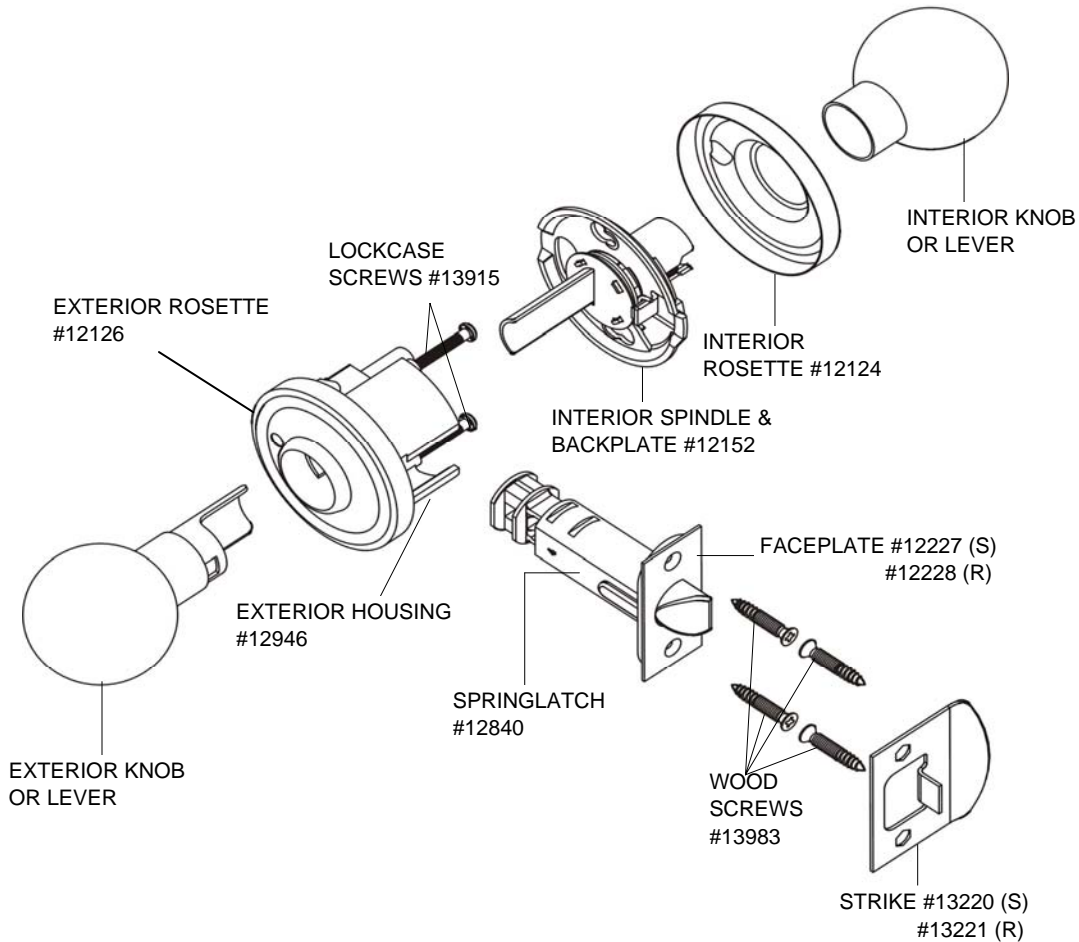

**Privacy (Bath/Bedroom)**

411

**Note:** Exterior Housing and Interior Spindle & Backplate accommodates standard door thickness 1 3/8" to 1 3/4" (35-44 mm)

\* Finishes available: (See Price Book)

Springlatch			
		Knob	Lever
411	Convertible Backset 2 3/8" to 2 3/4" (60-70 mm)	12840	32840

Latch & Strike Screws		
Wood Door & Jamb		13983
Metal Door		13903
Metal Jamb		13902
Knob & Lever Styles		
Interior	Knob/Lever Style	Exterior
70046	Barrington Knob	20021
12027	Sonic Lever	12030
12232	Non-Handed Lexington Lever	12233
12350	Non-Handed Provence Lever	15509