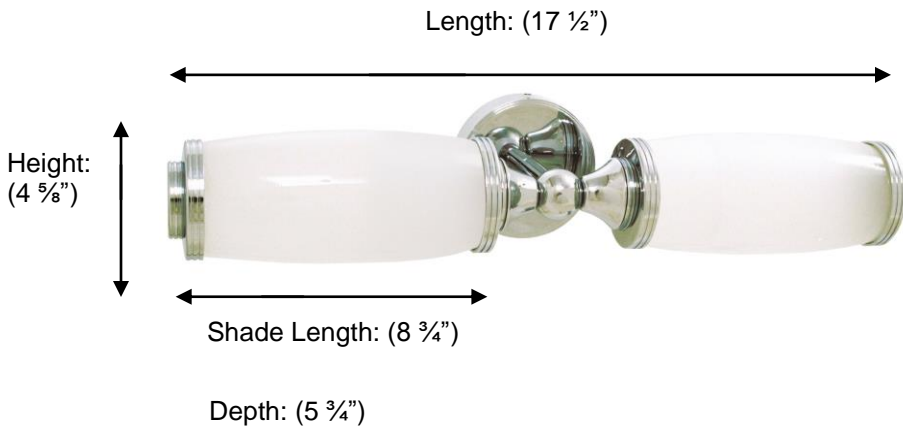

ASTORIA

30951 Double wall light with frosted glass shades

**Description:**

UL Bathroom Double Wall Light with Glass Tube Shades

Finishes:

CR – Chrome
NI – Polished Nickel
ES – Satin Nickel

Material:

Brass
Frosted glass

Wattage:

Max 60 watts

Lamp:

Candelabra base or round orb base small

Country of Origin:	Portugal
The Valsan logo, featuring a stylized blue and grey geometric shape to the left of the word 'Valsan' in a blue sans-serif font.	

All Dimensions are approximate