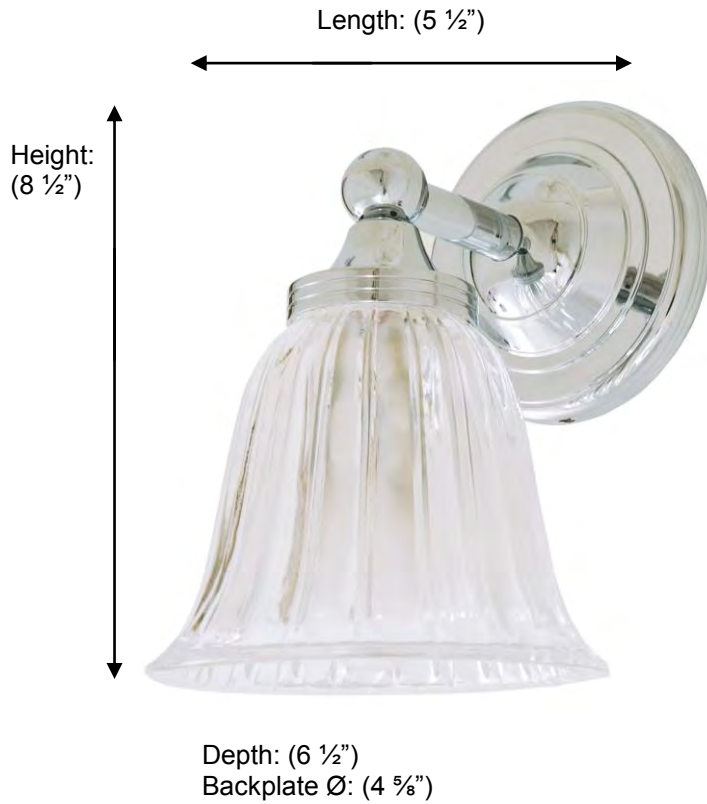

RITZ

30952 Wall light with Clear Tulip Glass Shade

**Description:**

UL Bathroom Wall Light with Clear Tulip Glass Shade

Finishes:

CR – Chrome
NI – Polished Nickel
ES – Satin Nickel

Material:

Brass
Clear glass

Wattage:

Max 60 watts

Lamp:

Candelabra base or round orb base small

Country of Origin:	Portugal
---------------------------	----------