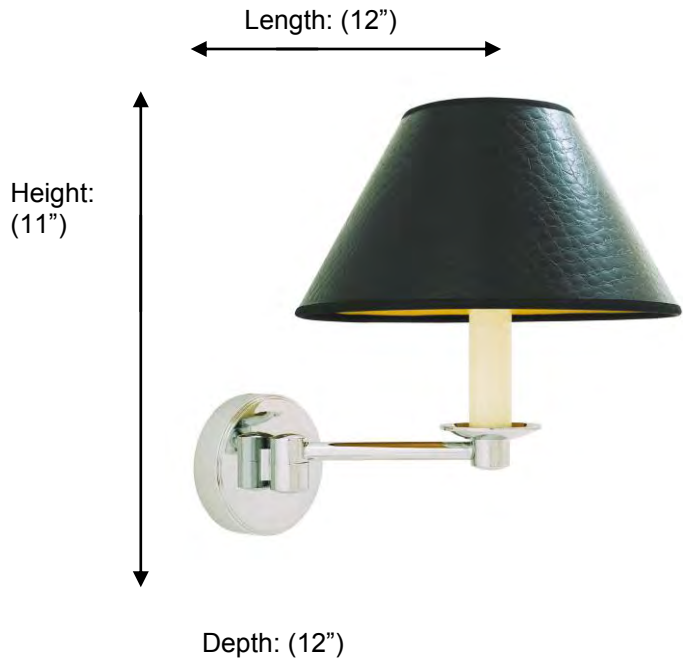

STRAND

30953 Wall Light with Swing Arm

**Description:**

UL Bathroom Wall Light with Swing Arm, Complete with Black, Faux Crocodile Shade or Ivory Shade

Finishes:

CR – Chrome
NI – Polished Nickel
ES – Satin Nickel

Material:

Brass

Wattage:

Max 60 watts

Lamp:

Candelabra base or round orb base small

Country of Origin:

Portugal

All Dimensions are approximate