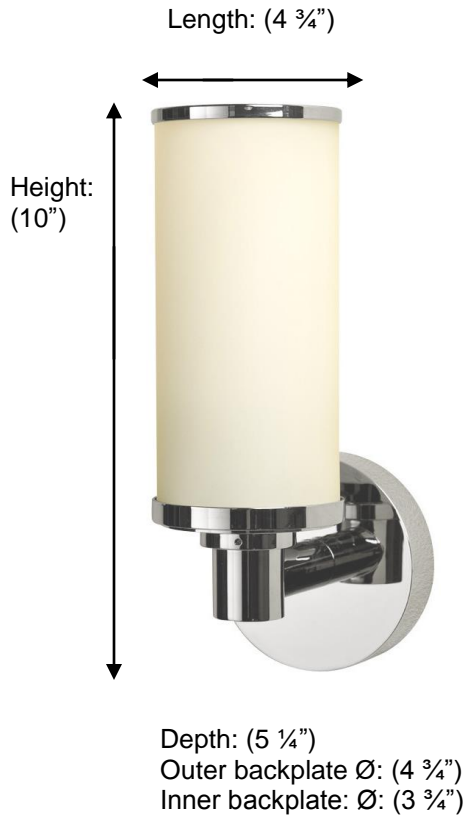

PORTO

30964 Single Wall Light with Glass Tube Shade

**Description:**

UL Bathroom Single Wall Light with Frosted Glass Tube Shade

Finishes:

CR – Chrome
NI – Polished Nickel
ES – Satin Nickel

Material:

Brass
Frosted glass

Wattage:

Max 60 watts

Lamp:

Candelabra base or round orb base small

Country of Origin:	Portugal
---------------------------	----------

All Dimensions are approximate