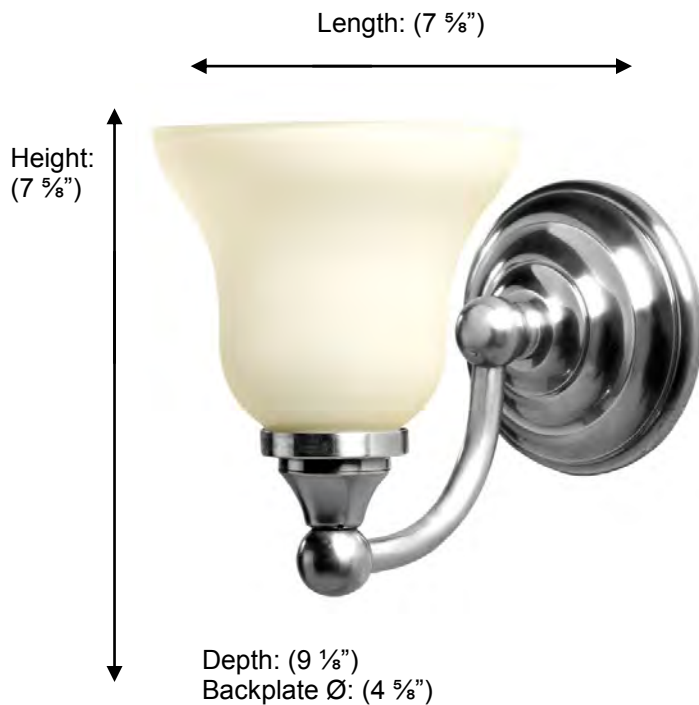

KINGSTON

30968 Single wall light with Frosted Glass Shade

**Description:**

UL Bathroom Single Wall Light with Frosted Glass Shade

Finishes:

CR – Chrome
PV – Polished Brass
NI – Polished Nickel
ES – Satin Nickel

Material:

Brass
Frosted glass

Wattage:

Max 60 watts

Lamp:

Candelabra base or round orb base
small

Country of Origin:

Portugal

All Dimensions are approximate