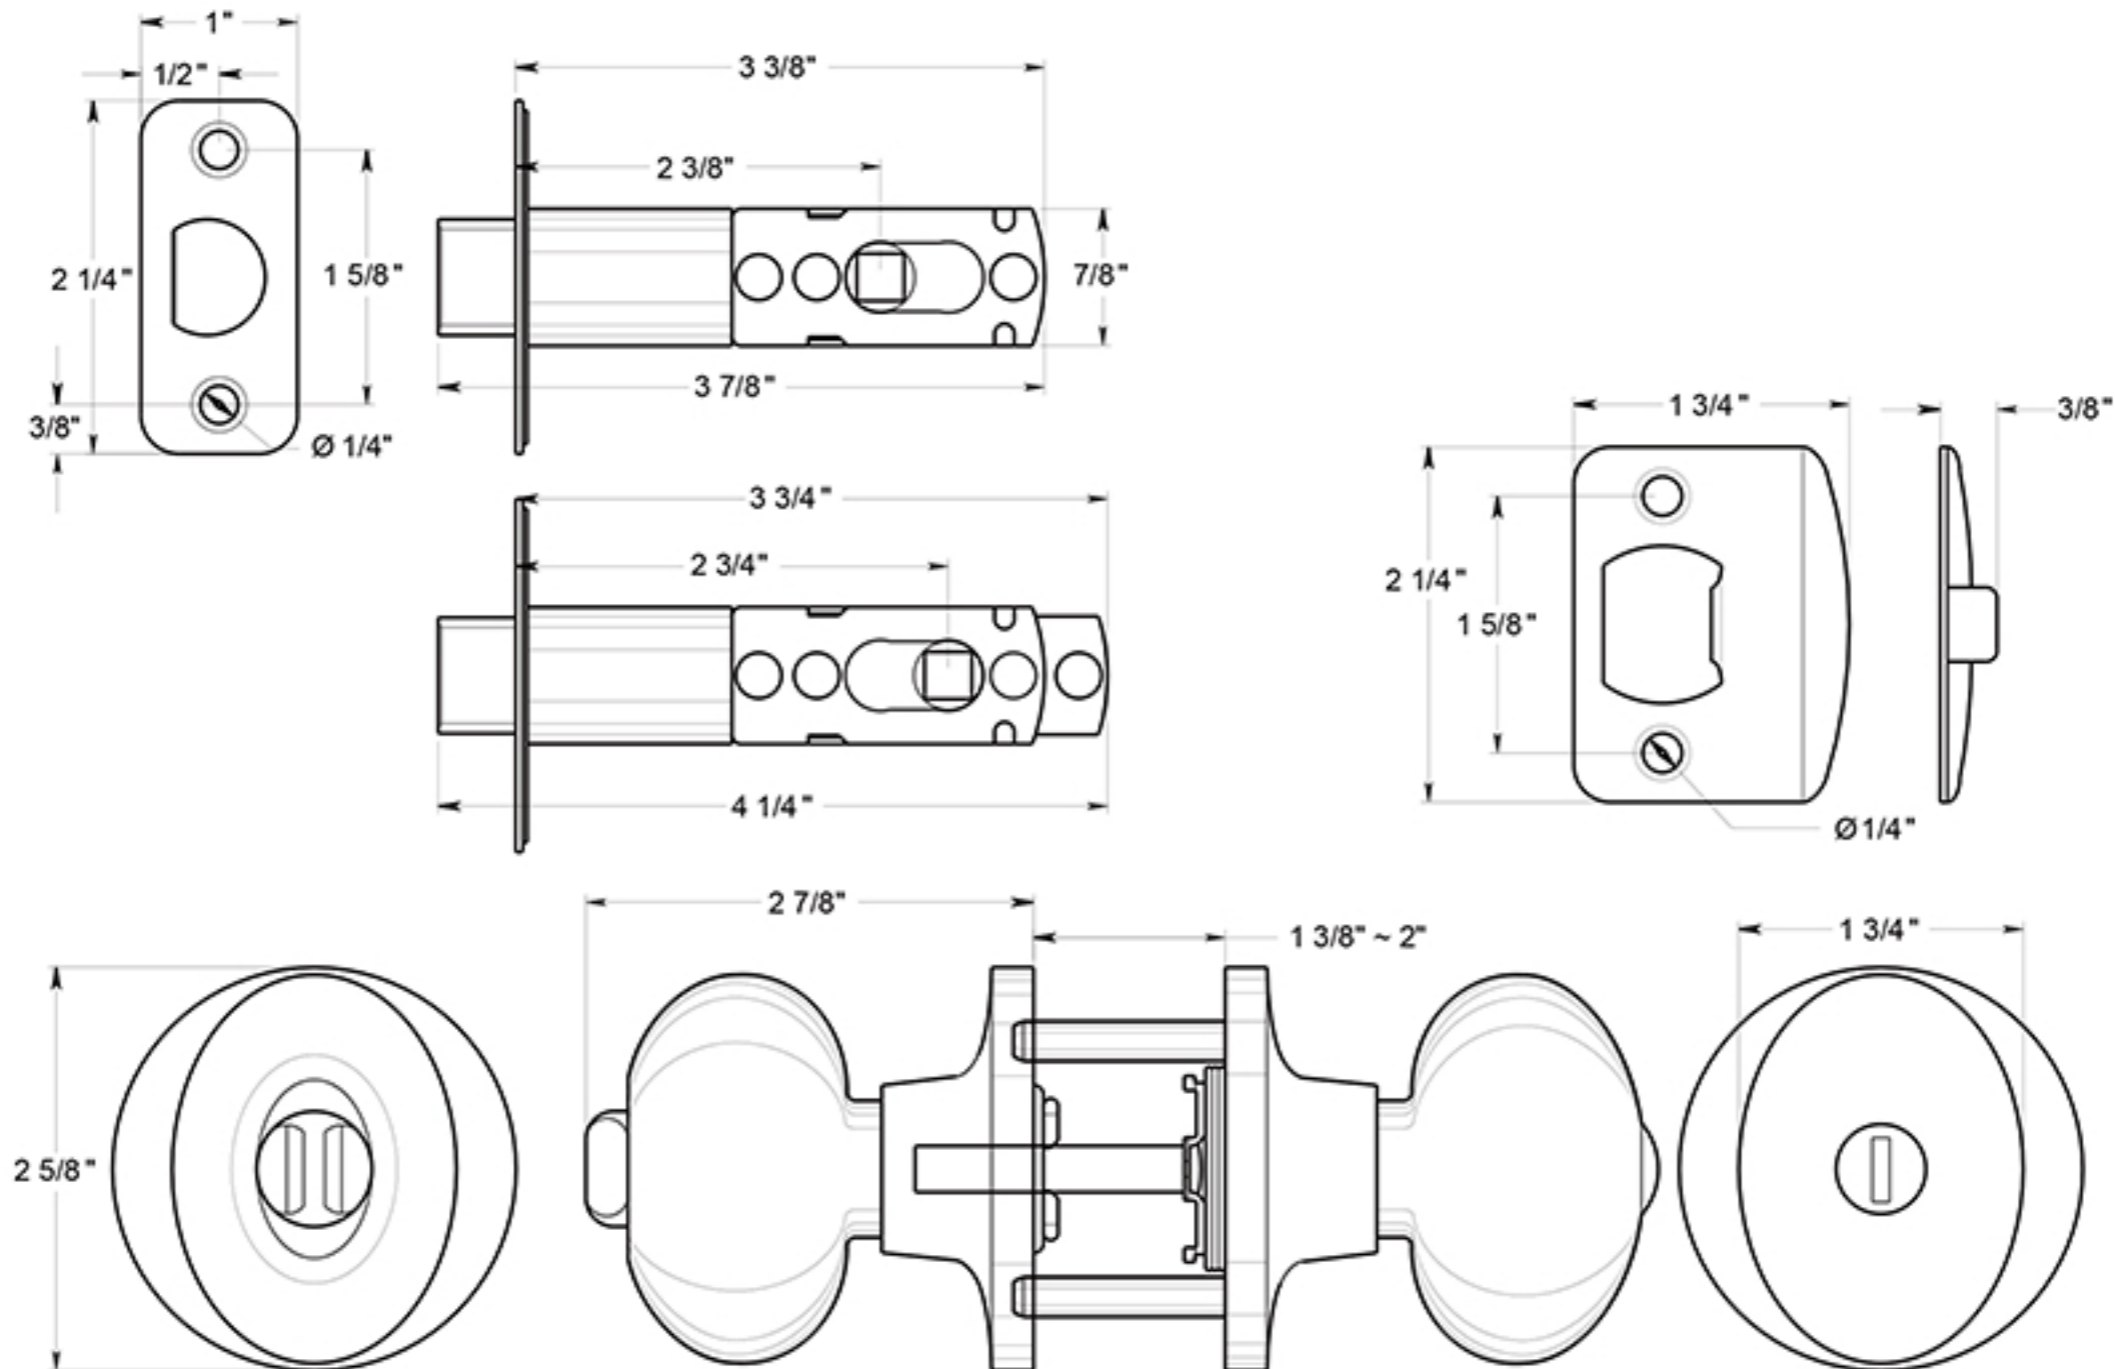

3382

EGG KNOBS / PRIVACY / TRADITIONAL COLLECTION / STEEL & ZINC

DRAWING NOT TO SCALE

NOTE: Deltana reserves the right to constantly improve its products and is not responsible for differences between the product in-hand and the specifications contained in this drawing. We do not recommend to pre-drill holes or pre-cut woods or metals based on the drawing information if the veracity of the specifications has not been proven by the live product.