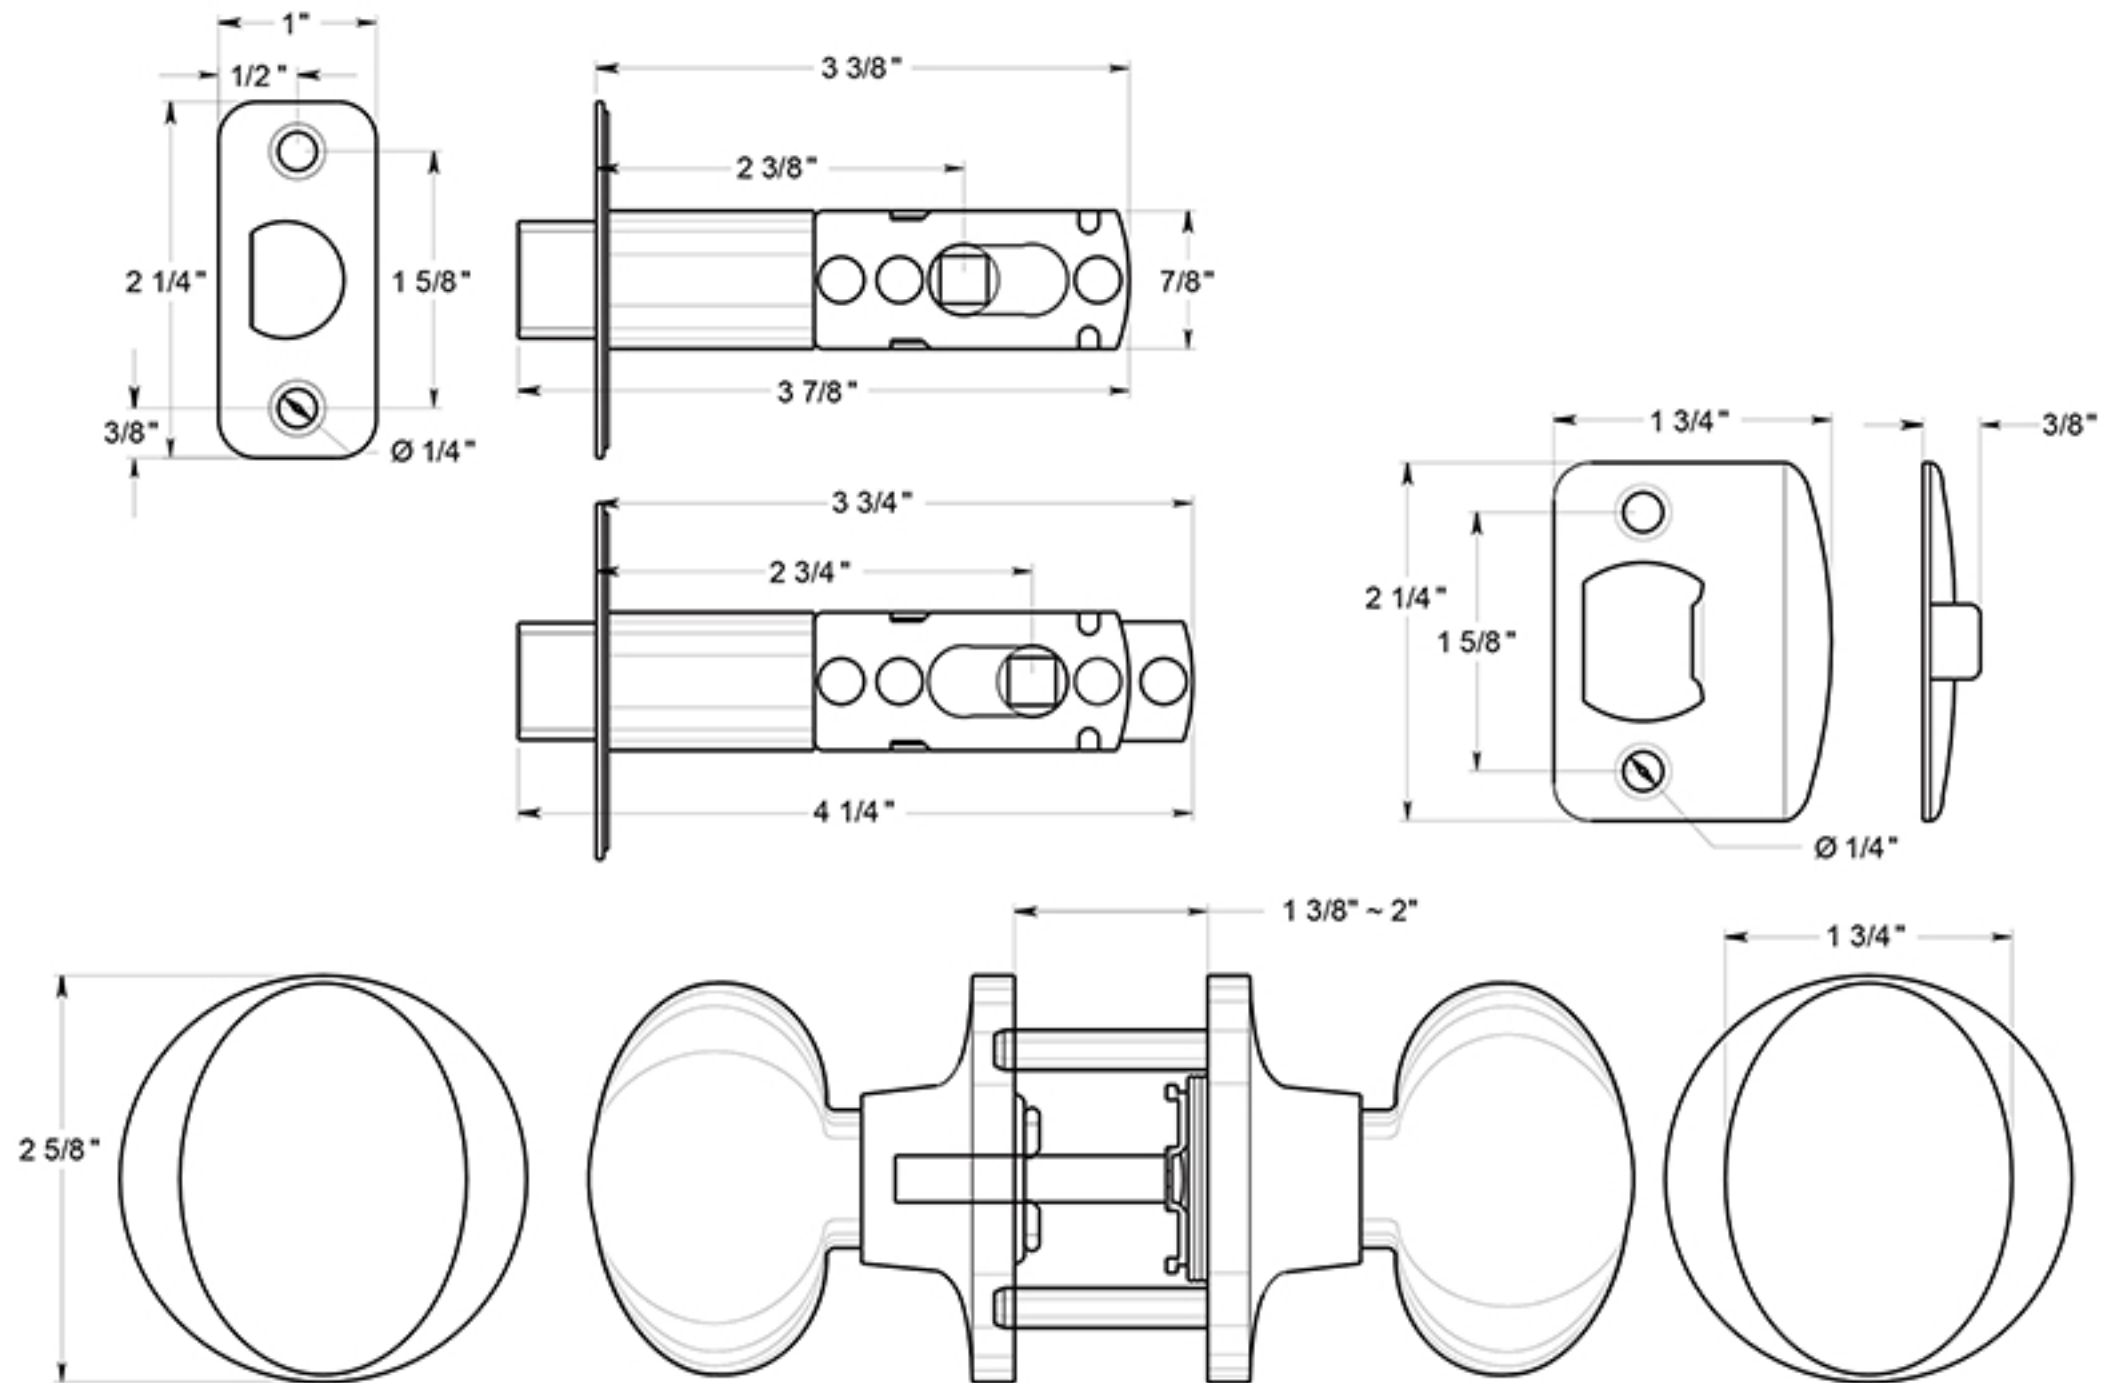

3383

EGG KNOBS / PASSAGE / TRADITIONAL COLLECTION / STEEL & ZINC

DRAWING NOT TO SCALE

NOTE: Deltana reserves the right to constantly improve its products and is not responsible for differences between the product in-hand and the specifications contained in this drawing. We do not recommend to pre-drill holes or pre-cut woods or metals based on the drawing information if the veracity of the specifications has not been proven by the live product.