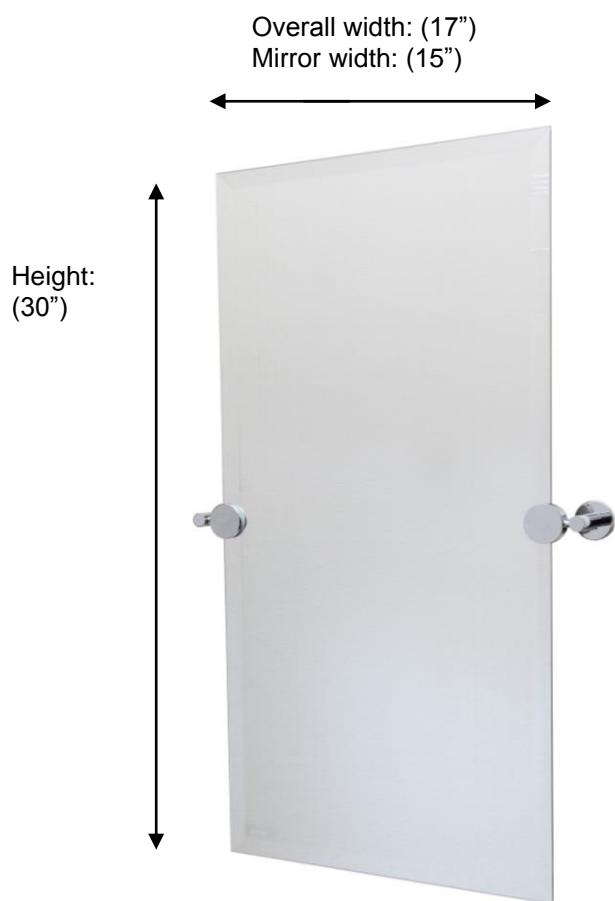

41091 Rectangular Swivel Mirror Only

Mirror supports sold separately (66303, 67503 and 67603)

Description:

41091 Rectangular swivel mirror

Finishes:

-  CR – Chrome
-  NI – Polished Nickel
-  ES – Satin Nickel

Material:

Glass

Method of Fixing:

Direct to wall

Mirror supports are required for installation

Country of Origin:	Portugal
	

All Dimensions are approximate