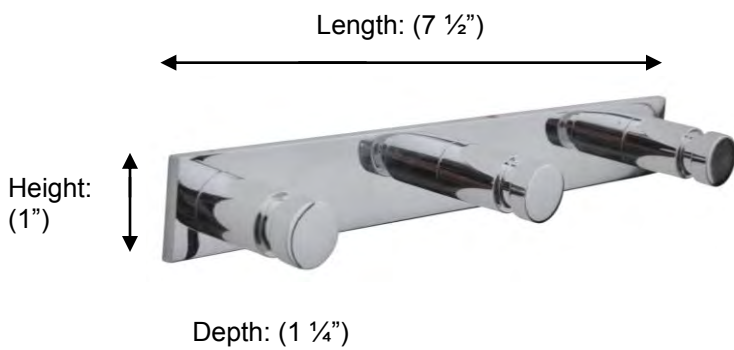

ESSENTIALS

53403 Triple Robe Hook

Description:
Triple Robe Hook

Finishes:
CR – Chrome
NI – Polished Nickel
ES – Satin Nickel

Material:
Brass

Method of Fixing:
Direct to wall

Country of Origin:	Portugal
---------------------------	----------