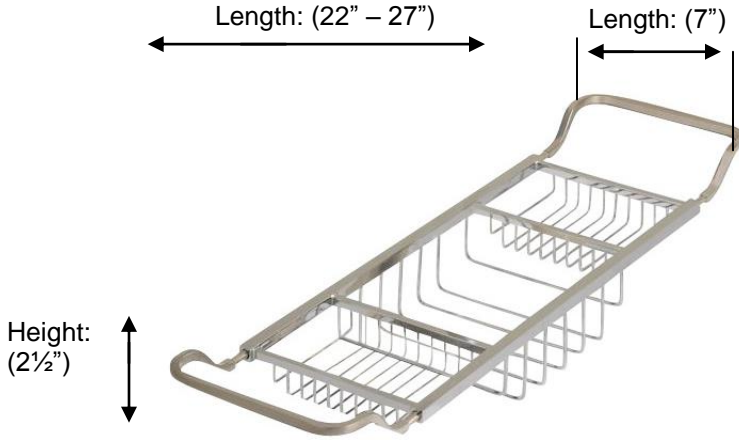

ESSENTIALS

53413 Contemporary, Adjustable Bathtub Rack

Description:

Contemporary, adjustable bathtub rack

Finishes:

CR – Chrome

NI – Polished Nickel

ES – Satin Nickel

Material:

Brass

Country of Origin:

Portugal

All Dimensions are approximate