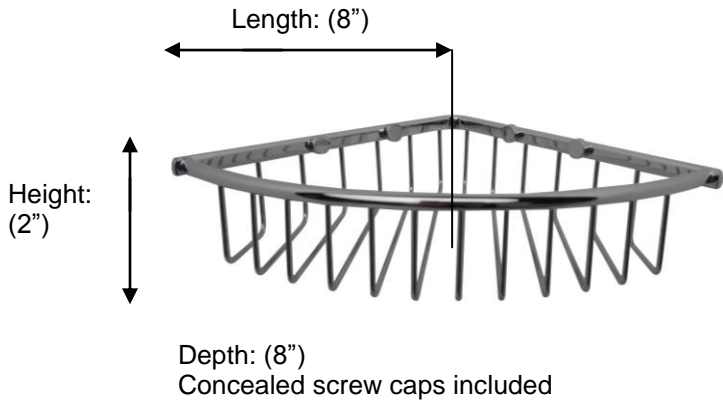

ESSENTIALS

53421 Corner Wire Soap Basket Medium

**Description:**

Corner wire soap basket medium

Finishes:

CR – Chrome

NI – Polished Nickel

ES – Satin Nickel

Material:

Brass

Method of Fixing:

Direct to wall

Country of Origin:

Portugal

All Dimensions are approximate