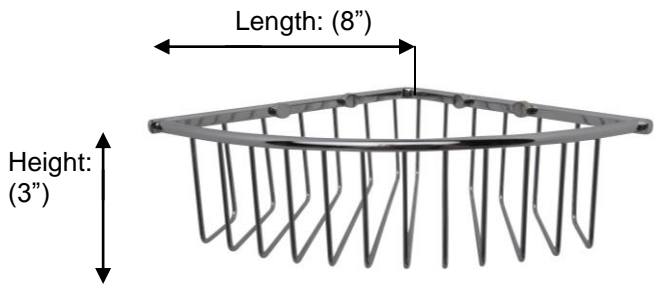

ESSENTIALS

53422 Corner Wire Soap Basket Large

Depth: (8")
Concealed screw caps included

Description:

Corner wire soap basket large

Finishes:

CR - Chrome
NI - Polished Nickel
ES - Satin Nickel

Material:

Brass

Method of Fixing:

Direct to wall

Country of Origin:

Portugal