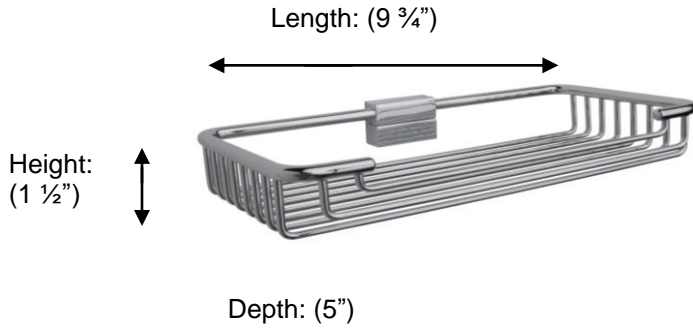

ESSENTIALS

53443 SOAP & SPONGE BASKET

Description:

Detachable soap & sponge basket, round profile, medium

Finishes:

CR – Chrome
NI – Polished Nickel
ES – Satin Nickel

Material:

Brass

Method of Fixing:

Direct to wall

Country of Origin:

Portugal

All Dimensions are approximate