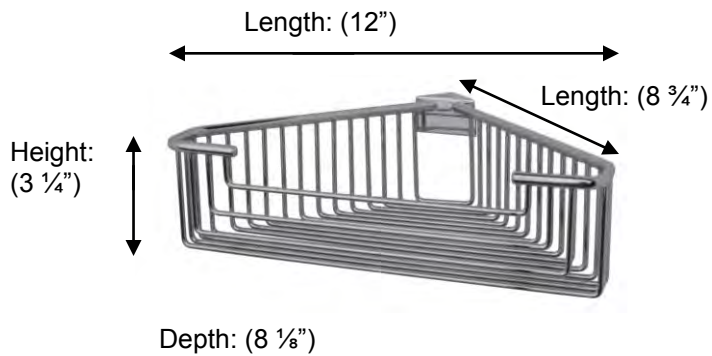

## 53445 CORNER BASKET

**Description:**

Detachable corner basket, round profile, large, deep

**Finishes:**

CR – Chrome  
NI – Polished Nickel  
ES – Satin Nickel

**Material:**

Brass

<b>Country of Origin:</b>	Portugal
