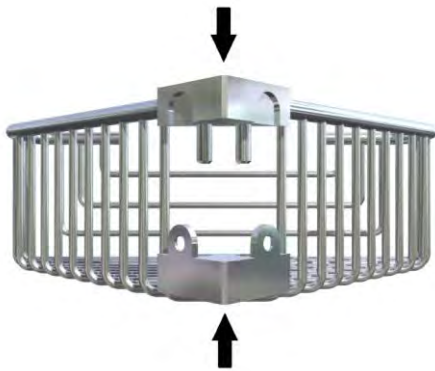

## 53445 CORNER BASKET

**Description:**

Detachable corner basket, round profile, large, deep

**Finishes:**

CR – Chrome  
NI – Polished Nickel  
ES – Satin Nickel

**Material:**

Brass

<b>Country of Origin:</b>	Portugal
