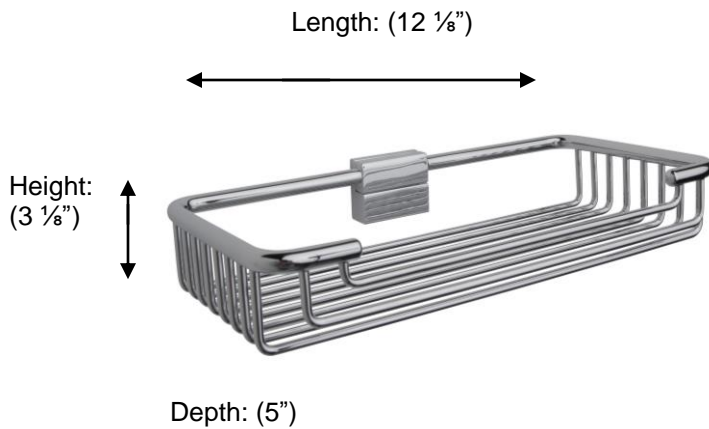

ESSENTIALS

53446 SOAP & SPONGE BASKET

**Description:**

Detachable soap & sponge basket, round profile, large, deep

Finishes:

CR – Chrome

NI – Polished Nickel

ES – Satin Nickel

Material:

Brass

Method of Fixing:

Direct to wall

Country of Origin:	Portugal
---------------------------	----------