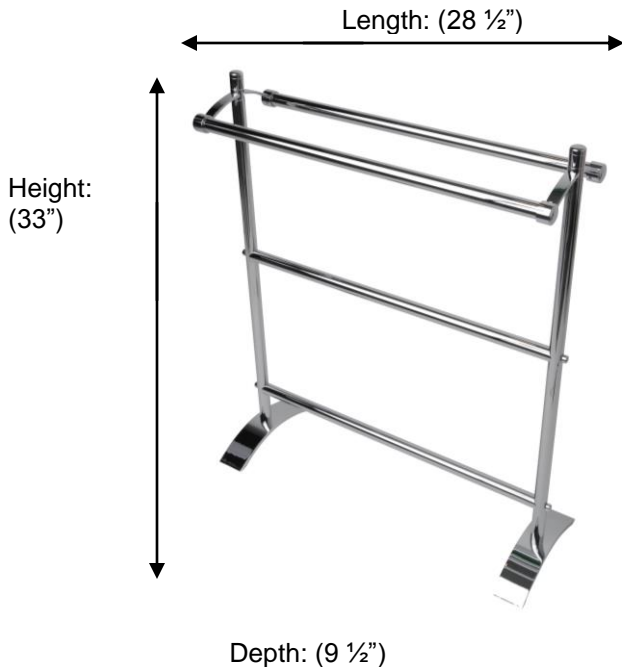

ESSENTIALS

53519 SMALL FREE STANDING DOUBLE TOWEL HOLDER

**Description:**

Small Free Standing Double Towel Holder, contemporary

Finishes:

CR – Chrome
NI – Polished Nickel
ES – Satin Nickel

Material:

Brass

Country of Origin:

Portugal

All Dimensions are approximate