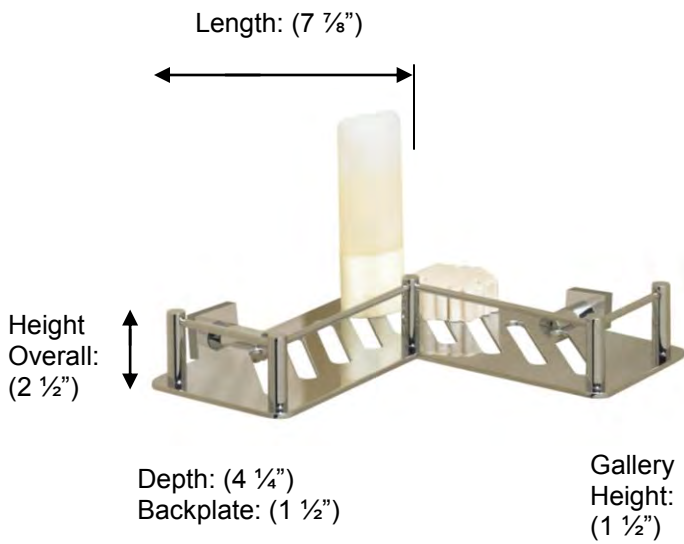

## 53606 L-SHAPED SHOWER SHELF

**Description:**

L-Shaped Shower Shelf with Square Backplates

**Finishes:**

CR – Chrome  
NI – Polished Nickel  
ES – Satin Nickel

**Material:**

Brass

**Method of Fixing:**

Direct to wall

Country of Origin:

Portugal