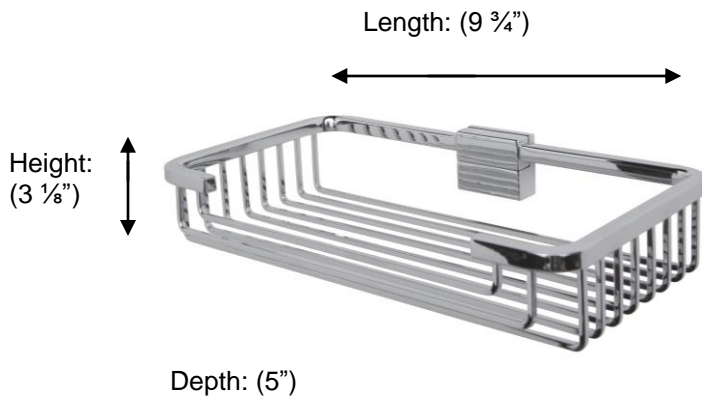

ESSENTIALS

53644 SOAP & SPONGE BASKET

**Description:**

Detachable soap & sponge basket, round profile, large

Finishes:

CR – Chrome
NI – Polished Nickel
ES – Satin Nickel

Material:

Brass

Method of Fixing:

Direct to wall

Country of Origin:	Portugal
---------------------------	----------

All Dimensions are approximate