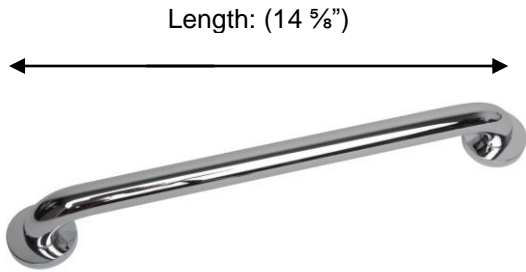

ESSENTIALS

54201 Grab Bar

Depth: (2 3/4")
Center to Center: (12")
Ø Backplate: (2 1/2")
Ø Bar: (1 1/4") ADA APPROVED
Gap: (1 1/2")

Description:
Grab Bar, 12"

Finishes:
CR – Chrome
NI – Polished Nickel
ES – Satin Nickel

Material:
Brass

Method of Fixing:
Direct to wall

Country of Origin:	Portugal
---------------------------	----------

All Dimensions are approximate