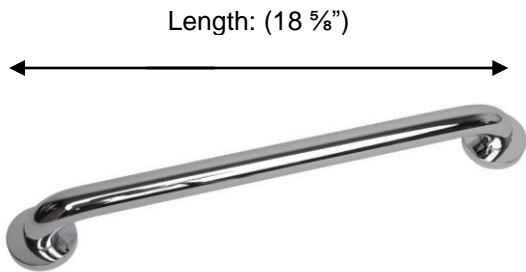

ESSENTIALS

54202 Grab Bar

Depth: (2 3/4")

Center to Center: (16")

Ø Backplate: (2 1/2")

Ø Bar: (1 1/4") ADA APPROVED

Gap: (1 1/2")

Description:

Grab Bar, 16"

Finishes:

CR – Chrome

NI – Polished Nickel

ES – Satin Nickel

Material:

Brass

Method of Fixing:

Direct to wall

Country of Origin:	Portugal
---------------------------	----------

All Dimensions are approximate