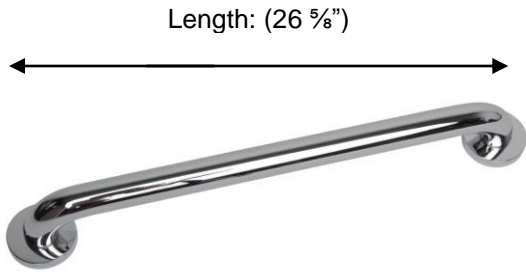

ESSENTIALS

54204 Grab Bar

Depth: (2 3/4")
Center to Center: (24")
Ø Backplate: (2 1/2")
Ø Bar: (1 1/4") ADA APPROVED
Gap: (1 1/2")

Description:
Grab Bar, 24"

Finishes:
CR – Chrome
NI – Polished Nickel
ES – Satin Nickel

Material:
Brass

Method of Fixing:
Direct to wall

Country of Origin:	Portugal
---------------------------	----------

All Dimensions are approximate