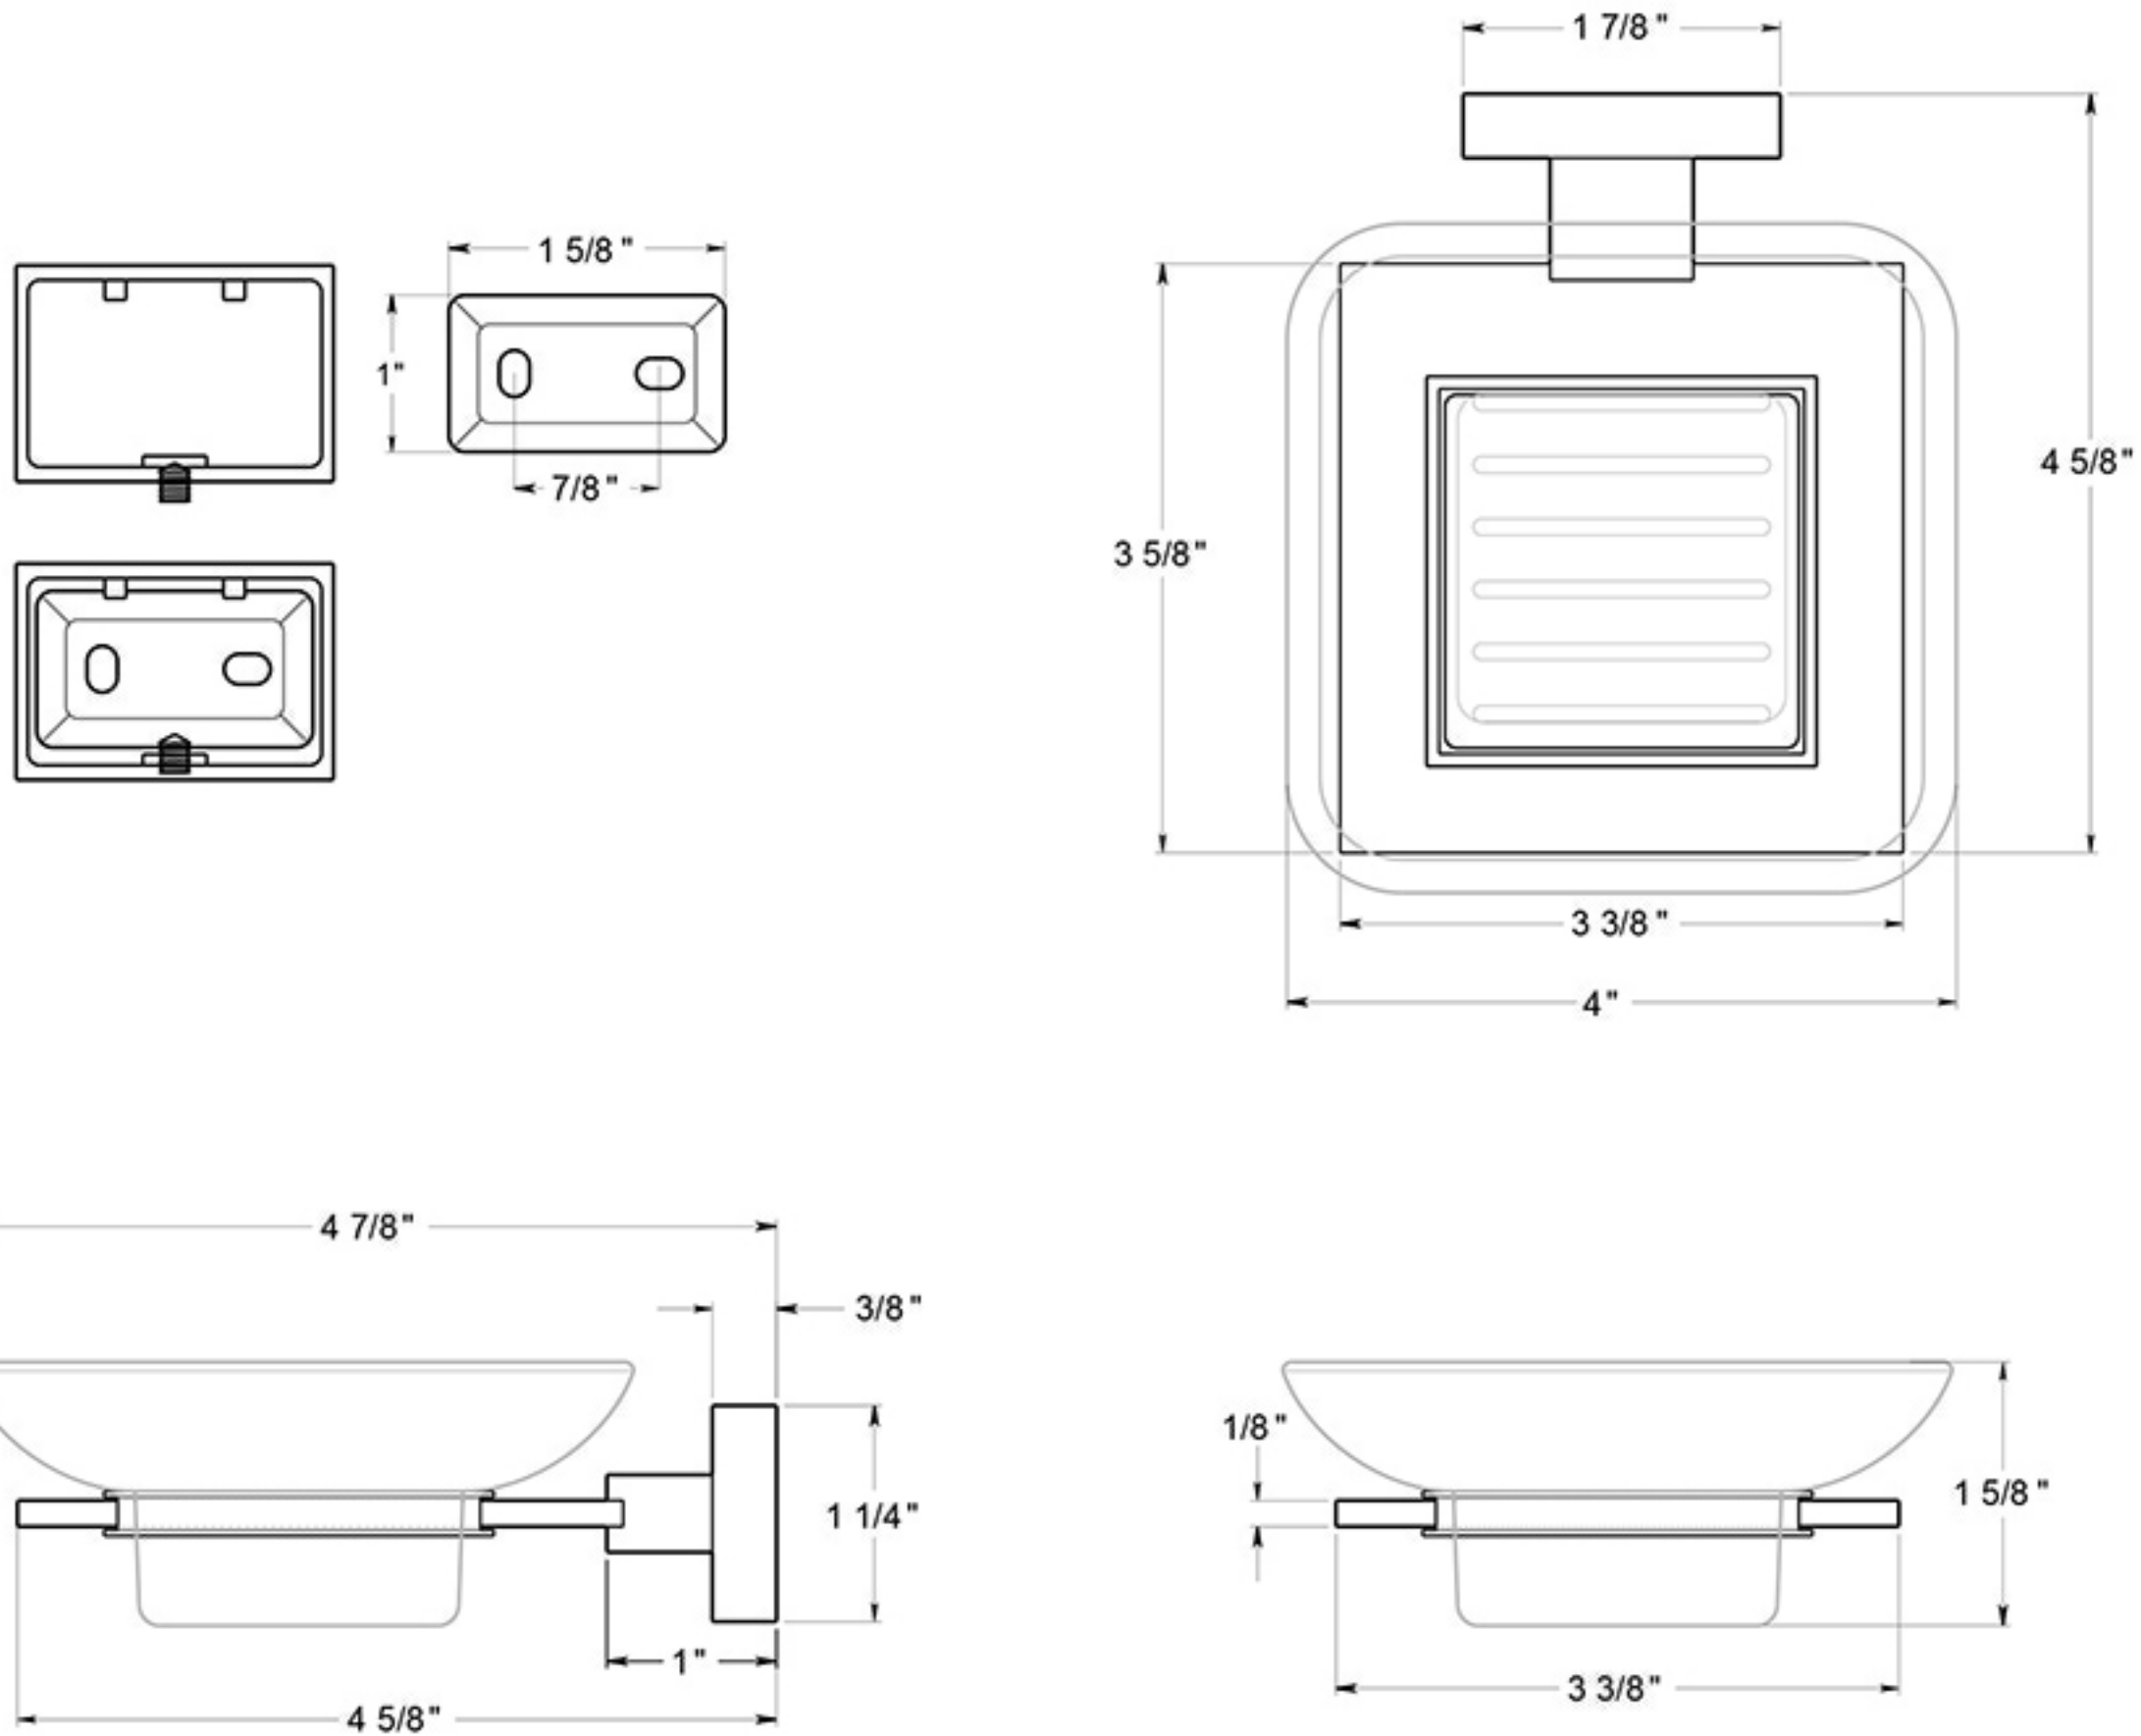

55D2012

SOAP DISH WITH GLASS / SOLID BRASS

DRAWING NOT TO SCALE

NOTE: Deltana reserves the right to constantly improve its products and is not responsible for differences between the product in-hand and the specifications contained in this drawing. We do not recommend to pre-drill holes or pre-cut woods or metals based on the drawing information if the veracity of the specifications has not been proven by the live product.