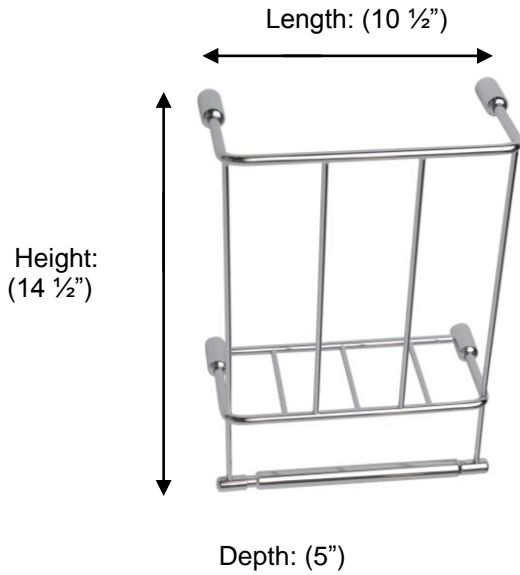

ESSENTIALS

57100 Magazine/Spare Roll Holder

Description:

Magazine/Spare Roll holder

Finishes:

CR – Chrome

NI – Polished Nickel

ES – Satin Nickel

Material:

Brass

Method of Fixing:

Direct to wall

Country of Origin:

Portugal