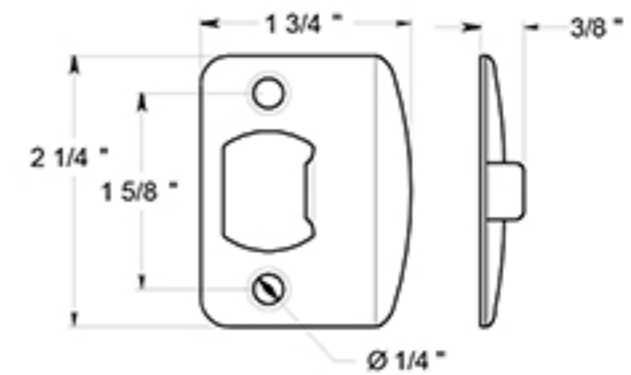

5851

CLAREMONT LEVERS / ENTRY / RIGHT HAND / RESIDENTIAL / ZINC & STEEL

DRAWING NOT TO SCALE

NOTE: Deltana reserves the right to constantly improve its products and is not responsible for differences between the product in-hand and the specifications contained in this drawing. We do not recommend to pre-drill holes or pre-cut woods or metals based on the drawing information if the veracity of the specifications has not been proven by the live product.