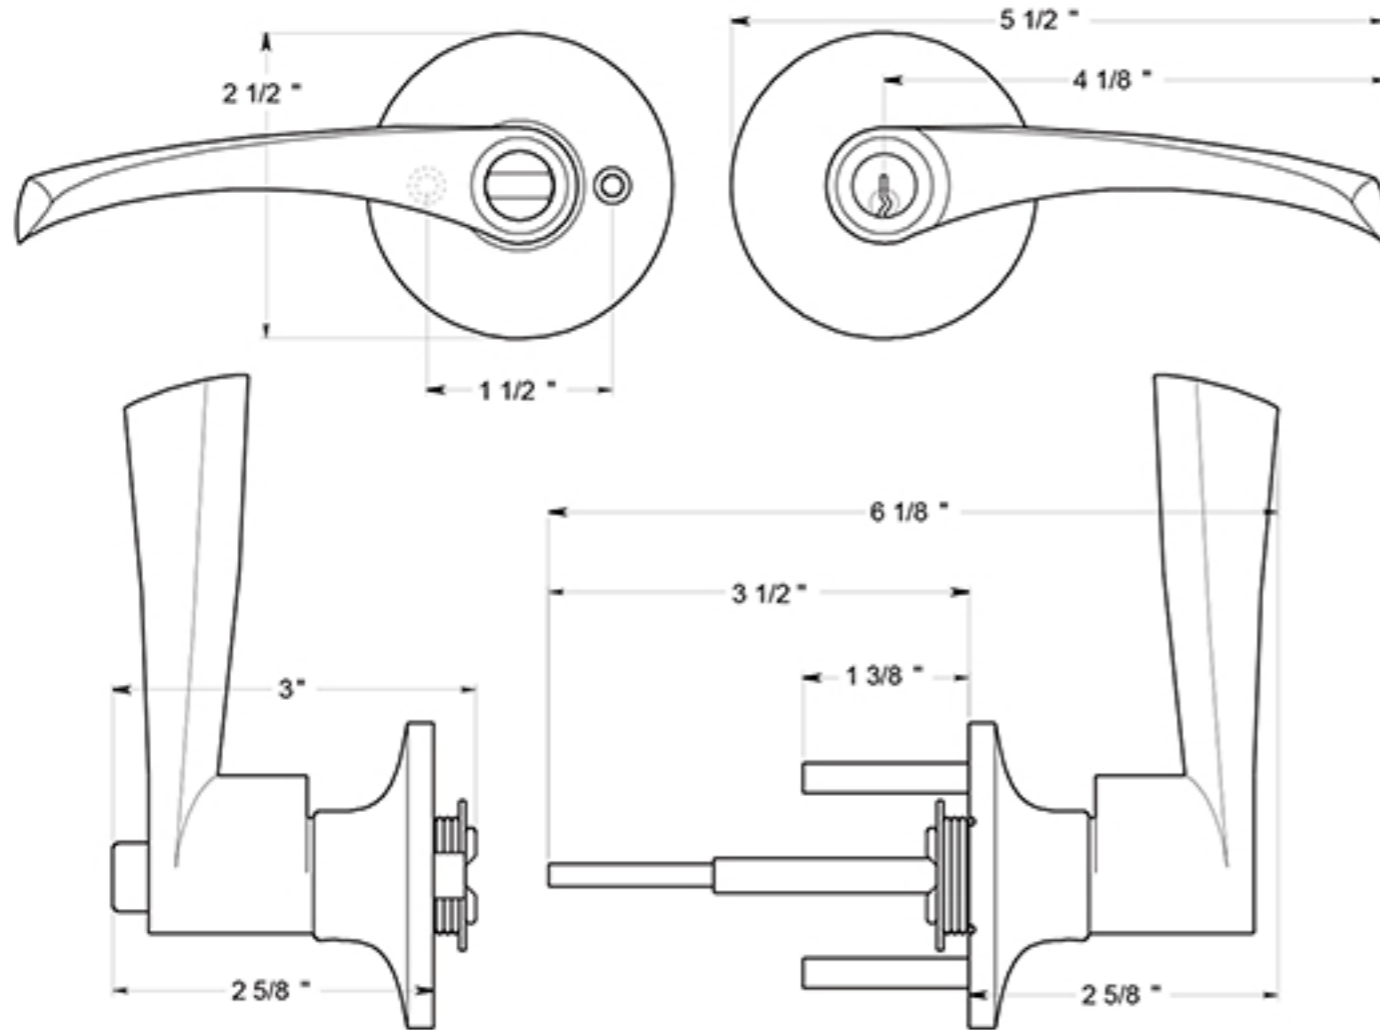

5851

CLAREMONT LEVERS / ENTRY / RIGHT HAND / RESIDENTIAL / ZINC & STEEL

DRAWING NOT TO SCALE

NOTE: Deltana reserves the right to constantly improve its products and is not responsible for differences between the product in-hand and the specifications contained in this drawing. We do not recommend to pre-drill holes or pre-cut woods or metals based on the drawing information if the veracity of the specifications has not been proven by the live product.