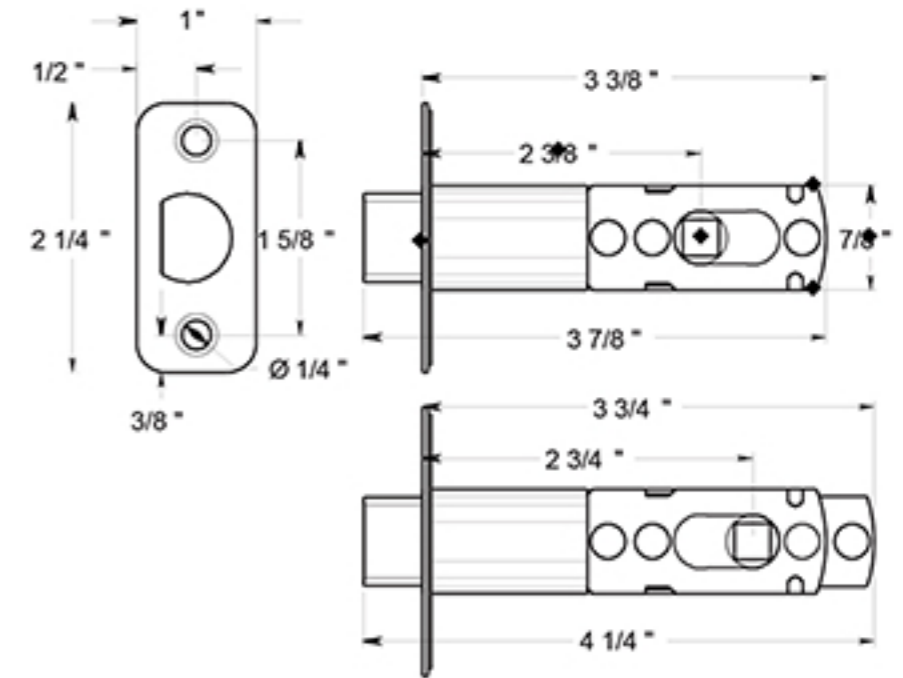

5851

CLAREMONT LEVERS / ENTRY / RIGHT HAND / RESIDENTIAL / ZINC & STEEL

DRAWING NOT TO SCALE

NOTE: Deltana reserves the right to constantly improve its products and is not responsible for differences between the product in-hand and the specifications contained in this drawing. We do not recommend to pre-drill holes or pre-cut woods or metals based on the drawing information if the veracity of the specifications has not been proven by the live product.