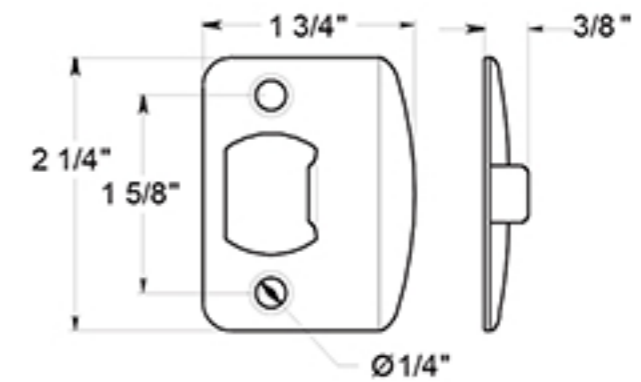

5851L

CLAREMONT LEVERS / ENTRY / LEFT HAND / RESIDENTIAL / ZINC & STEEL

DRAWING NOT TO SCALE

NOTE: Deltana reserves the right to constantly improve its products and is not responsible for differences between the product in-hand and the specifications contained in this drawing. We do not recommend to pre-drill holes or pre-cut woods or metals based on the drawing information if the veracity of the specifications has not been proven by the live product.