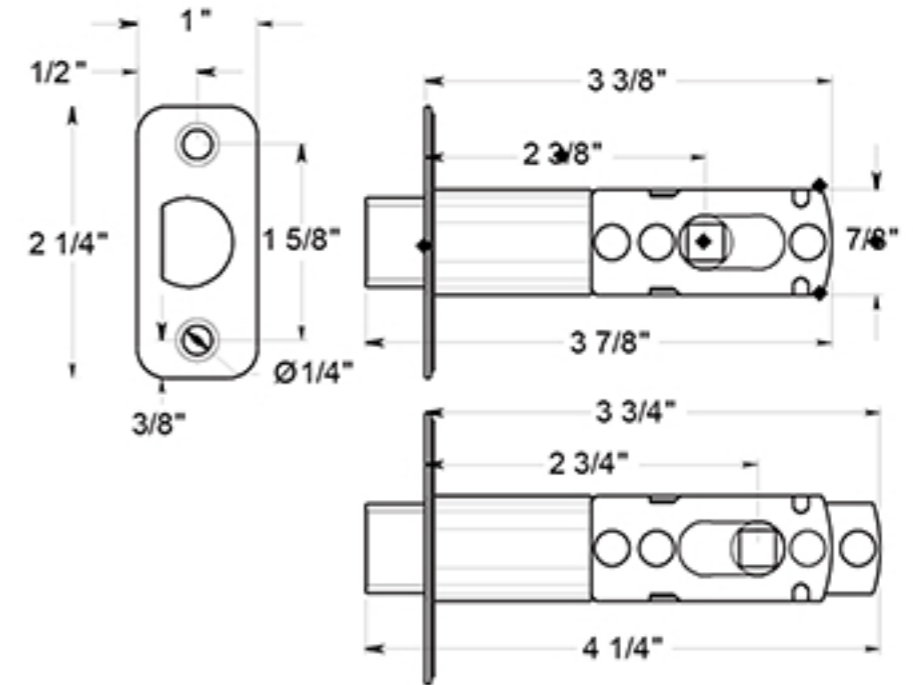

5851L

CLAREMONT LEVERS / ENTRY / LEFT HAND / RESIDENTIAL / ZINC & STEEL

DRAWING NOT TO SCALE

NOTE: Deltana reserves the right to constantly improve its products and is not responsible for differences between the product in-hand and the specifications contained in this drawing. We do not recommend to pre-drill holes or pre-cut woods or metals based on the drawing information if the veracity of the specifications has not been proven by the live product.