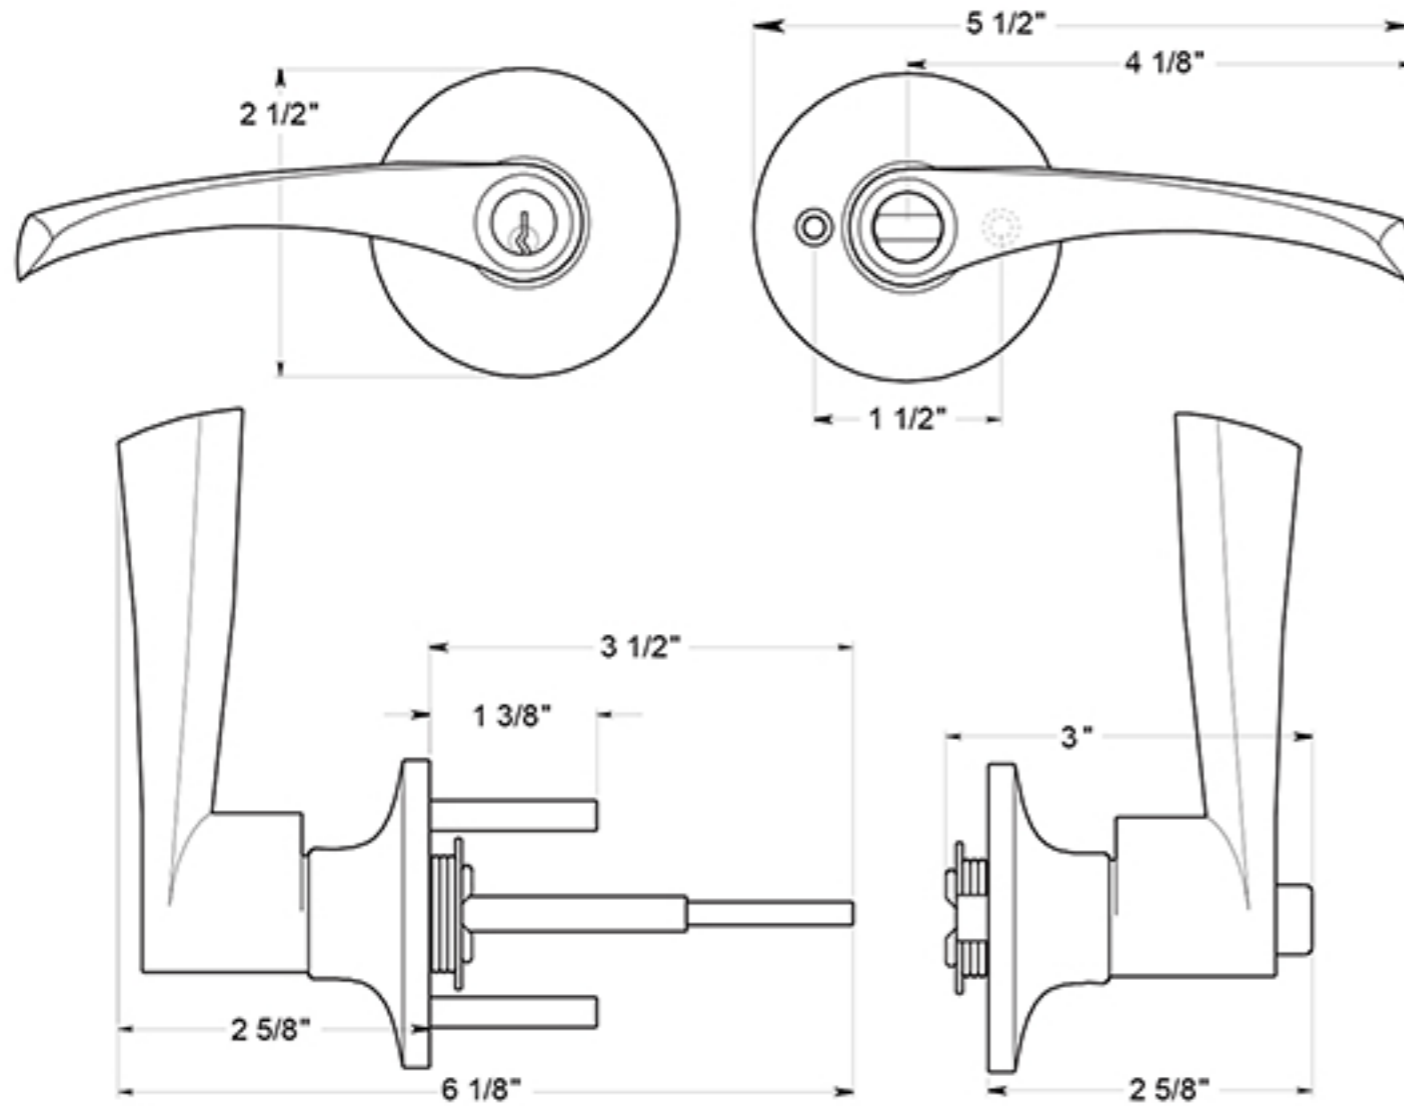

5851L

CLAREMONT LEVERS / ENTRY / LEFT HAND / RESIDENTIAL / ZINC & STEEL

DRAWING NOT TO SCALE

NOTE: Deltana reserves the right to constantly improve its products and is not responsible for differences between the product in-hand and the specifications contained in this drawing. We do not recommend to pre-drill holes or pre-cut woods or metals based on the drawing information if the veracity of the specifications has not been proven by the live product.