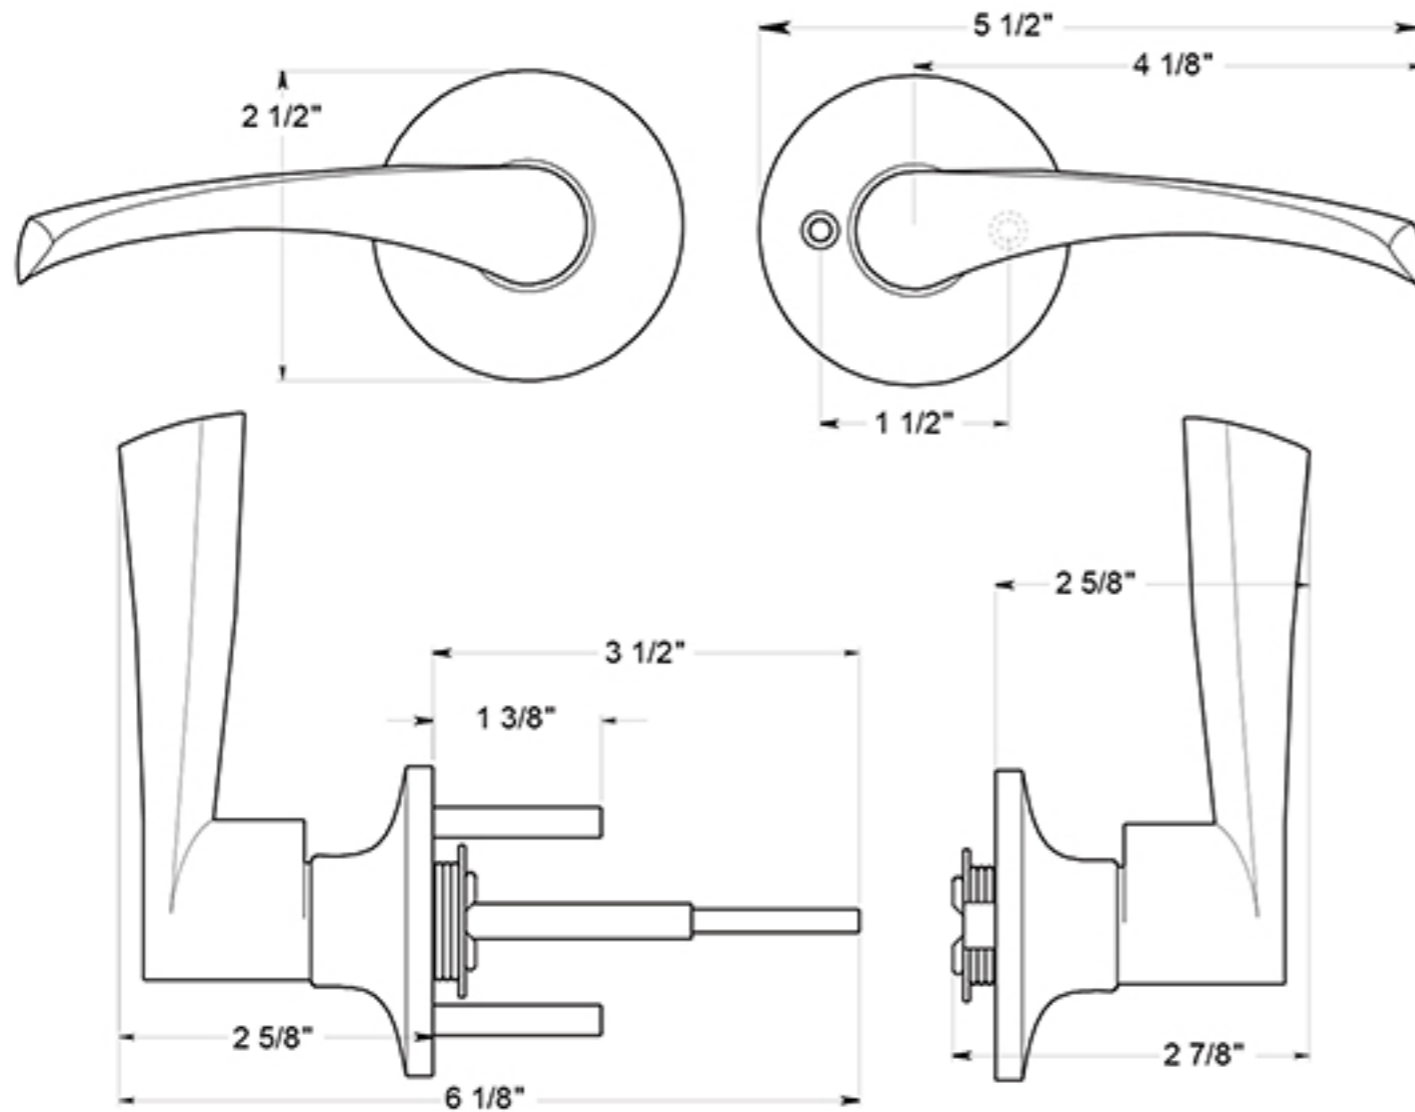

5853L

CLAREMONT LEVERS / PASSAGE / LEFT HAND / RESIDENTIAL / ZINC & STEEL

DRAWING NOT TO SCALE

NOTE: Deltana reserves the right to constantly improve its products and is not responsible for differences between the product in-hand and the specifications contained in this drawing. We do not recommend to pre-drill holes or pre-cut woods or metals based on the drawing information if the veracity of the specifications has not been proven by the live product.