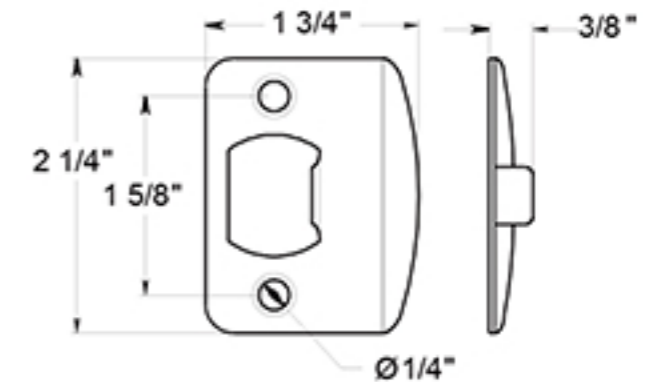

5853L

CLAREMONT LEVERS / PASSAGE / LEFT HAND / RESIDENTIAL / ZINC & STEEL

DRAWING NOT TO SCALE

NOTE: Deltana reserves the right to constantly improve its products and is not responsible for differences between the product in-hand and the specifications contained in this drawing. We do not recommend to pre-drill holes or pre-cut woods or metals based on the drawing information if the veracity of the specifications has not been proven by the live product.