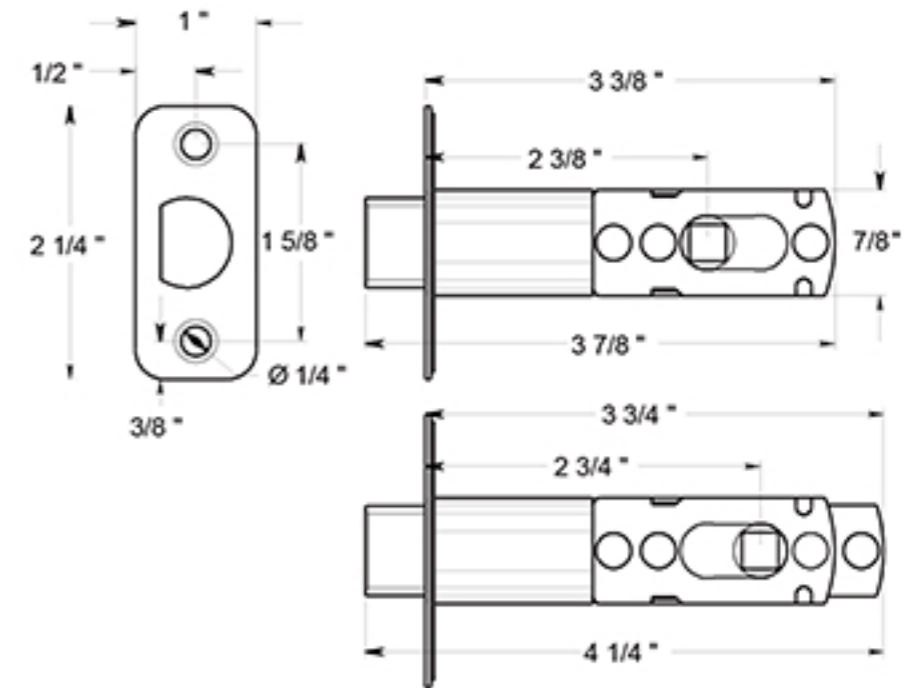

5853L

CLAREMONT LEVERS / PASSAGE / LEFT HAND / RESIDENTIAL / ZINC & STEEL

DRAWING NOT TO SCALE

NOTE: Deltana reserves the right to constantly improve its products and is not responsible for differences between the product in-hand and the specifications contained in this drawing. We do not recommend to pre-drill holes or pre-cut woods or metals based on the drawing information if the veracity of the specifications has not been proven by the live product.