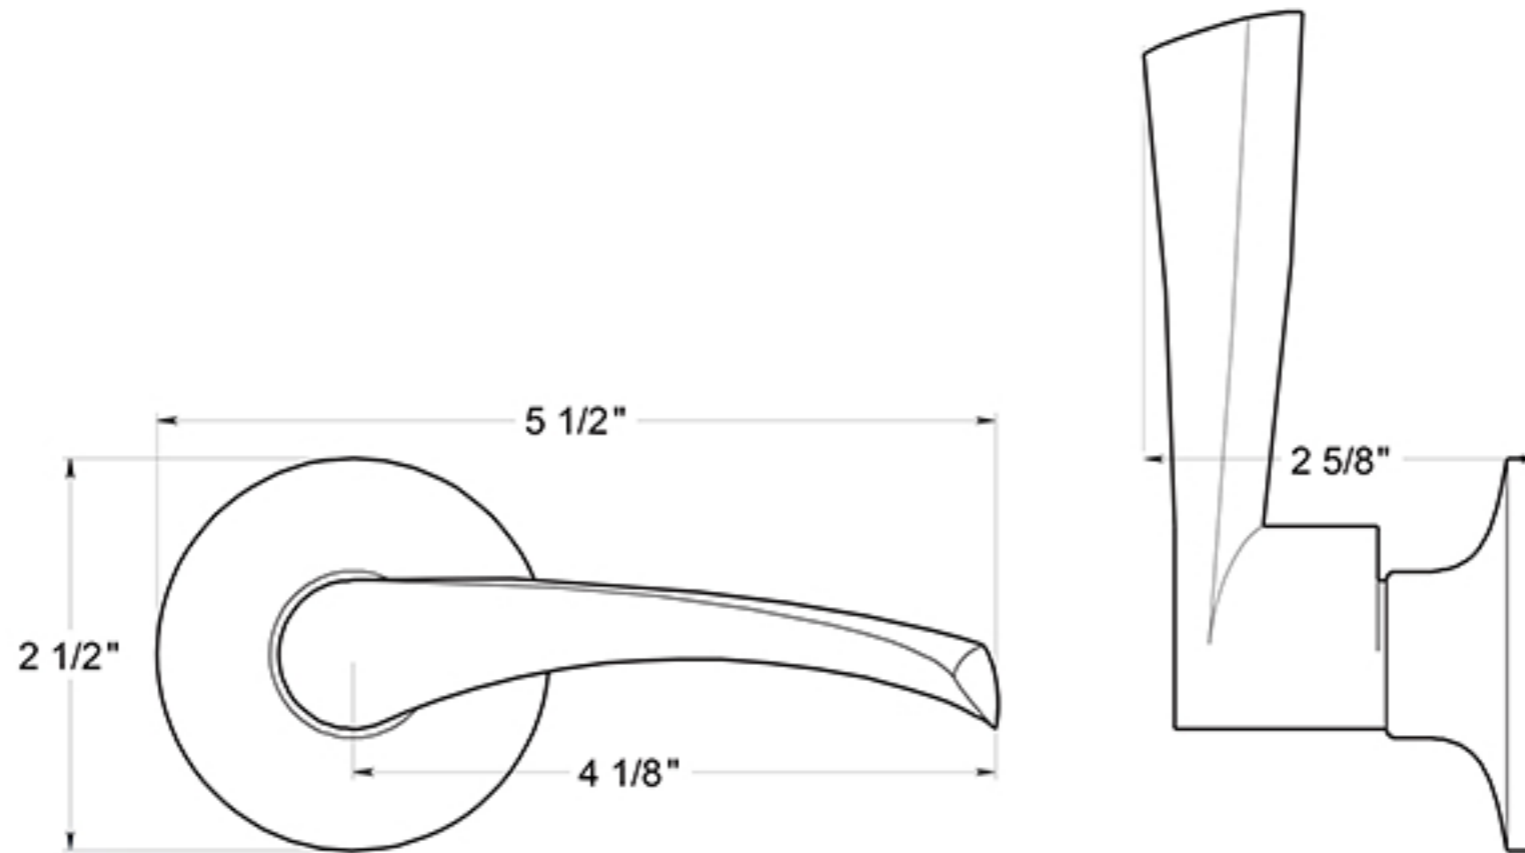

5854LD

CLAREMONT LEVERS / DUMMY / LEFT HAND / RESIDENTIAL / ZINC & STEEL

DRAWING NOT TO SCALE

NOTE: Deltana reserves the right to constantly improve its products and is not responsible for differences between the product in-hand and the specifications contained in this drawing. We do not recommend to pre-drill holes or pre-cut woods or metals based on the drawing information if the veracity of the specifications has not been proven by the live product.