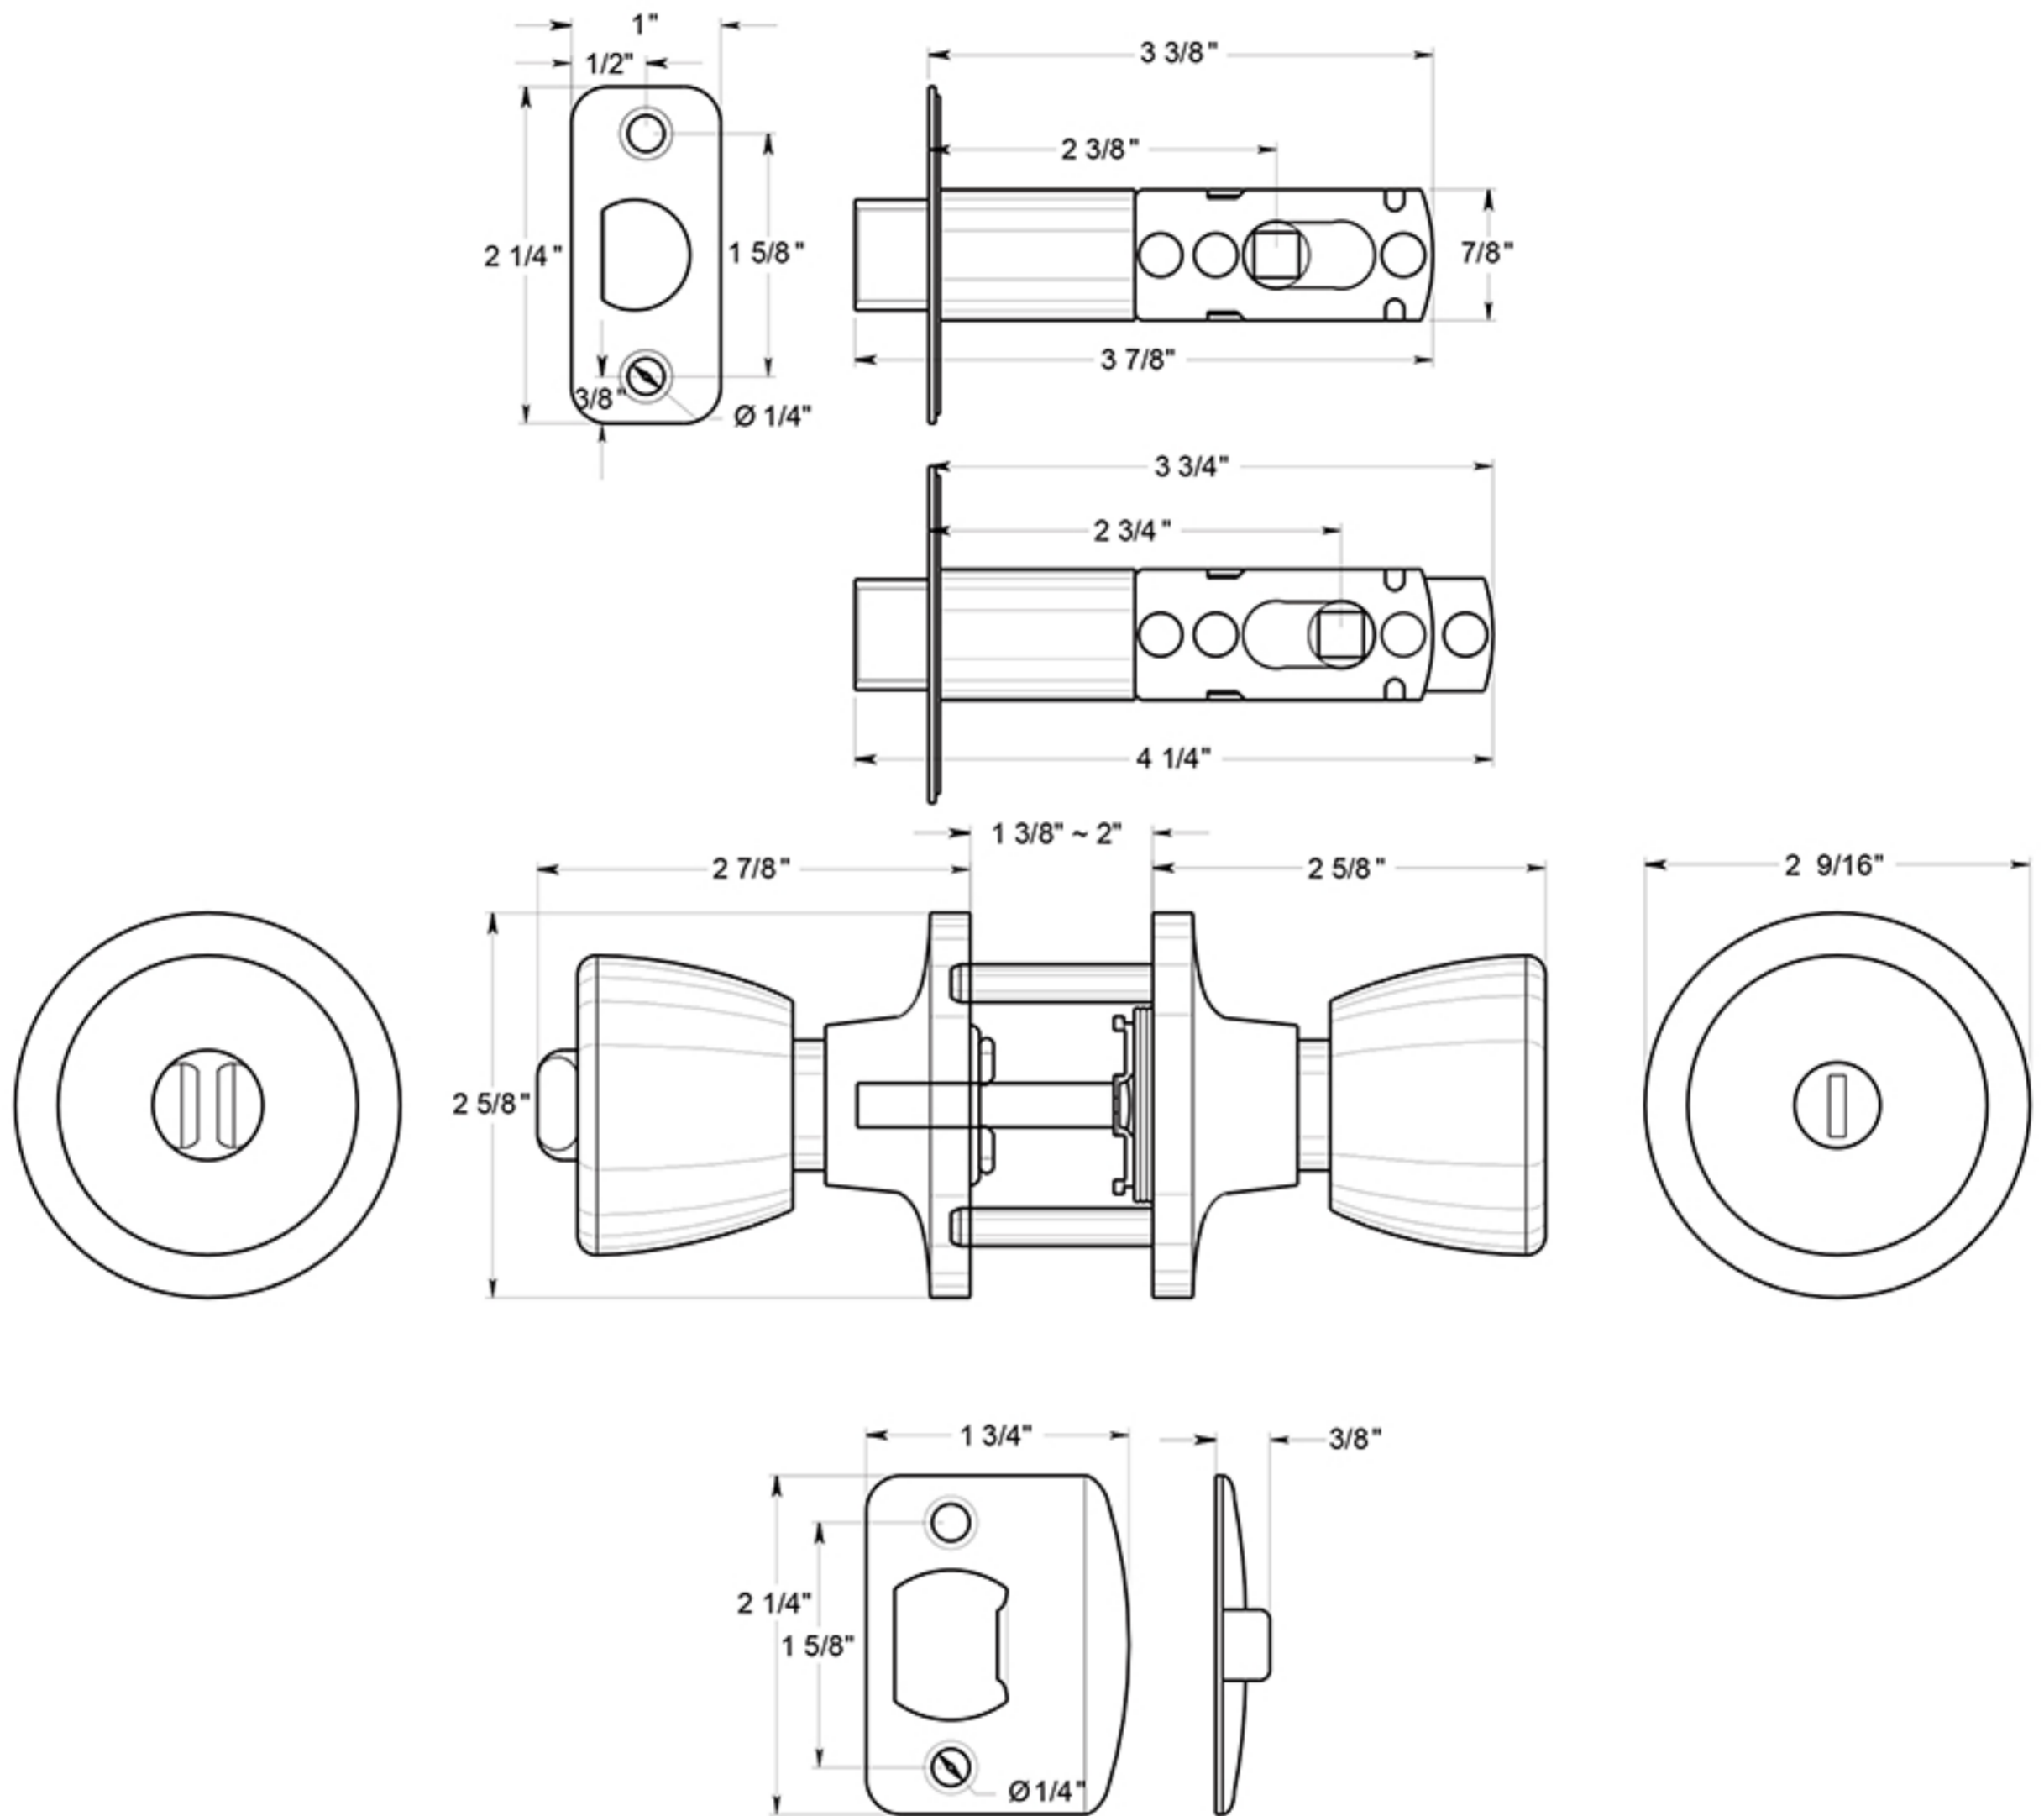

6112

ST THOMAS KNOB / PRIVACY
TRADITIONAL COLLECTION / STEEL & ZINC

DRAWING NOT TO SCALE

NOTE: Deltana reserves the right to constantly improve its products and is not responsible for differences between the product in-hand and the specifications contained in this drawing. We do not recommend to pre-drill holes or pre-cut woods or metals based on the drawing information if the veracity of the specifications has not been proven by the live product.