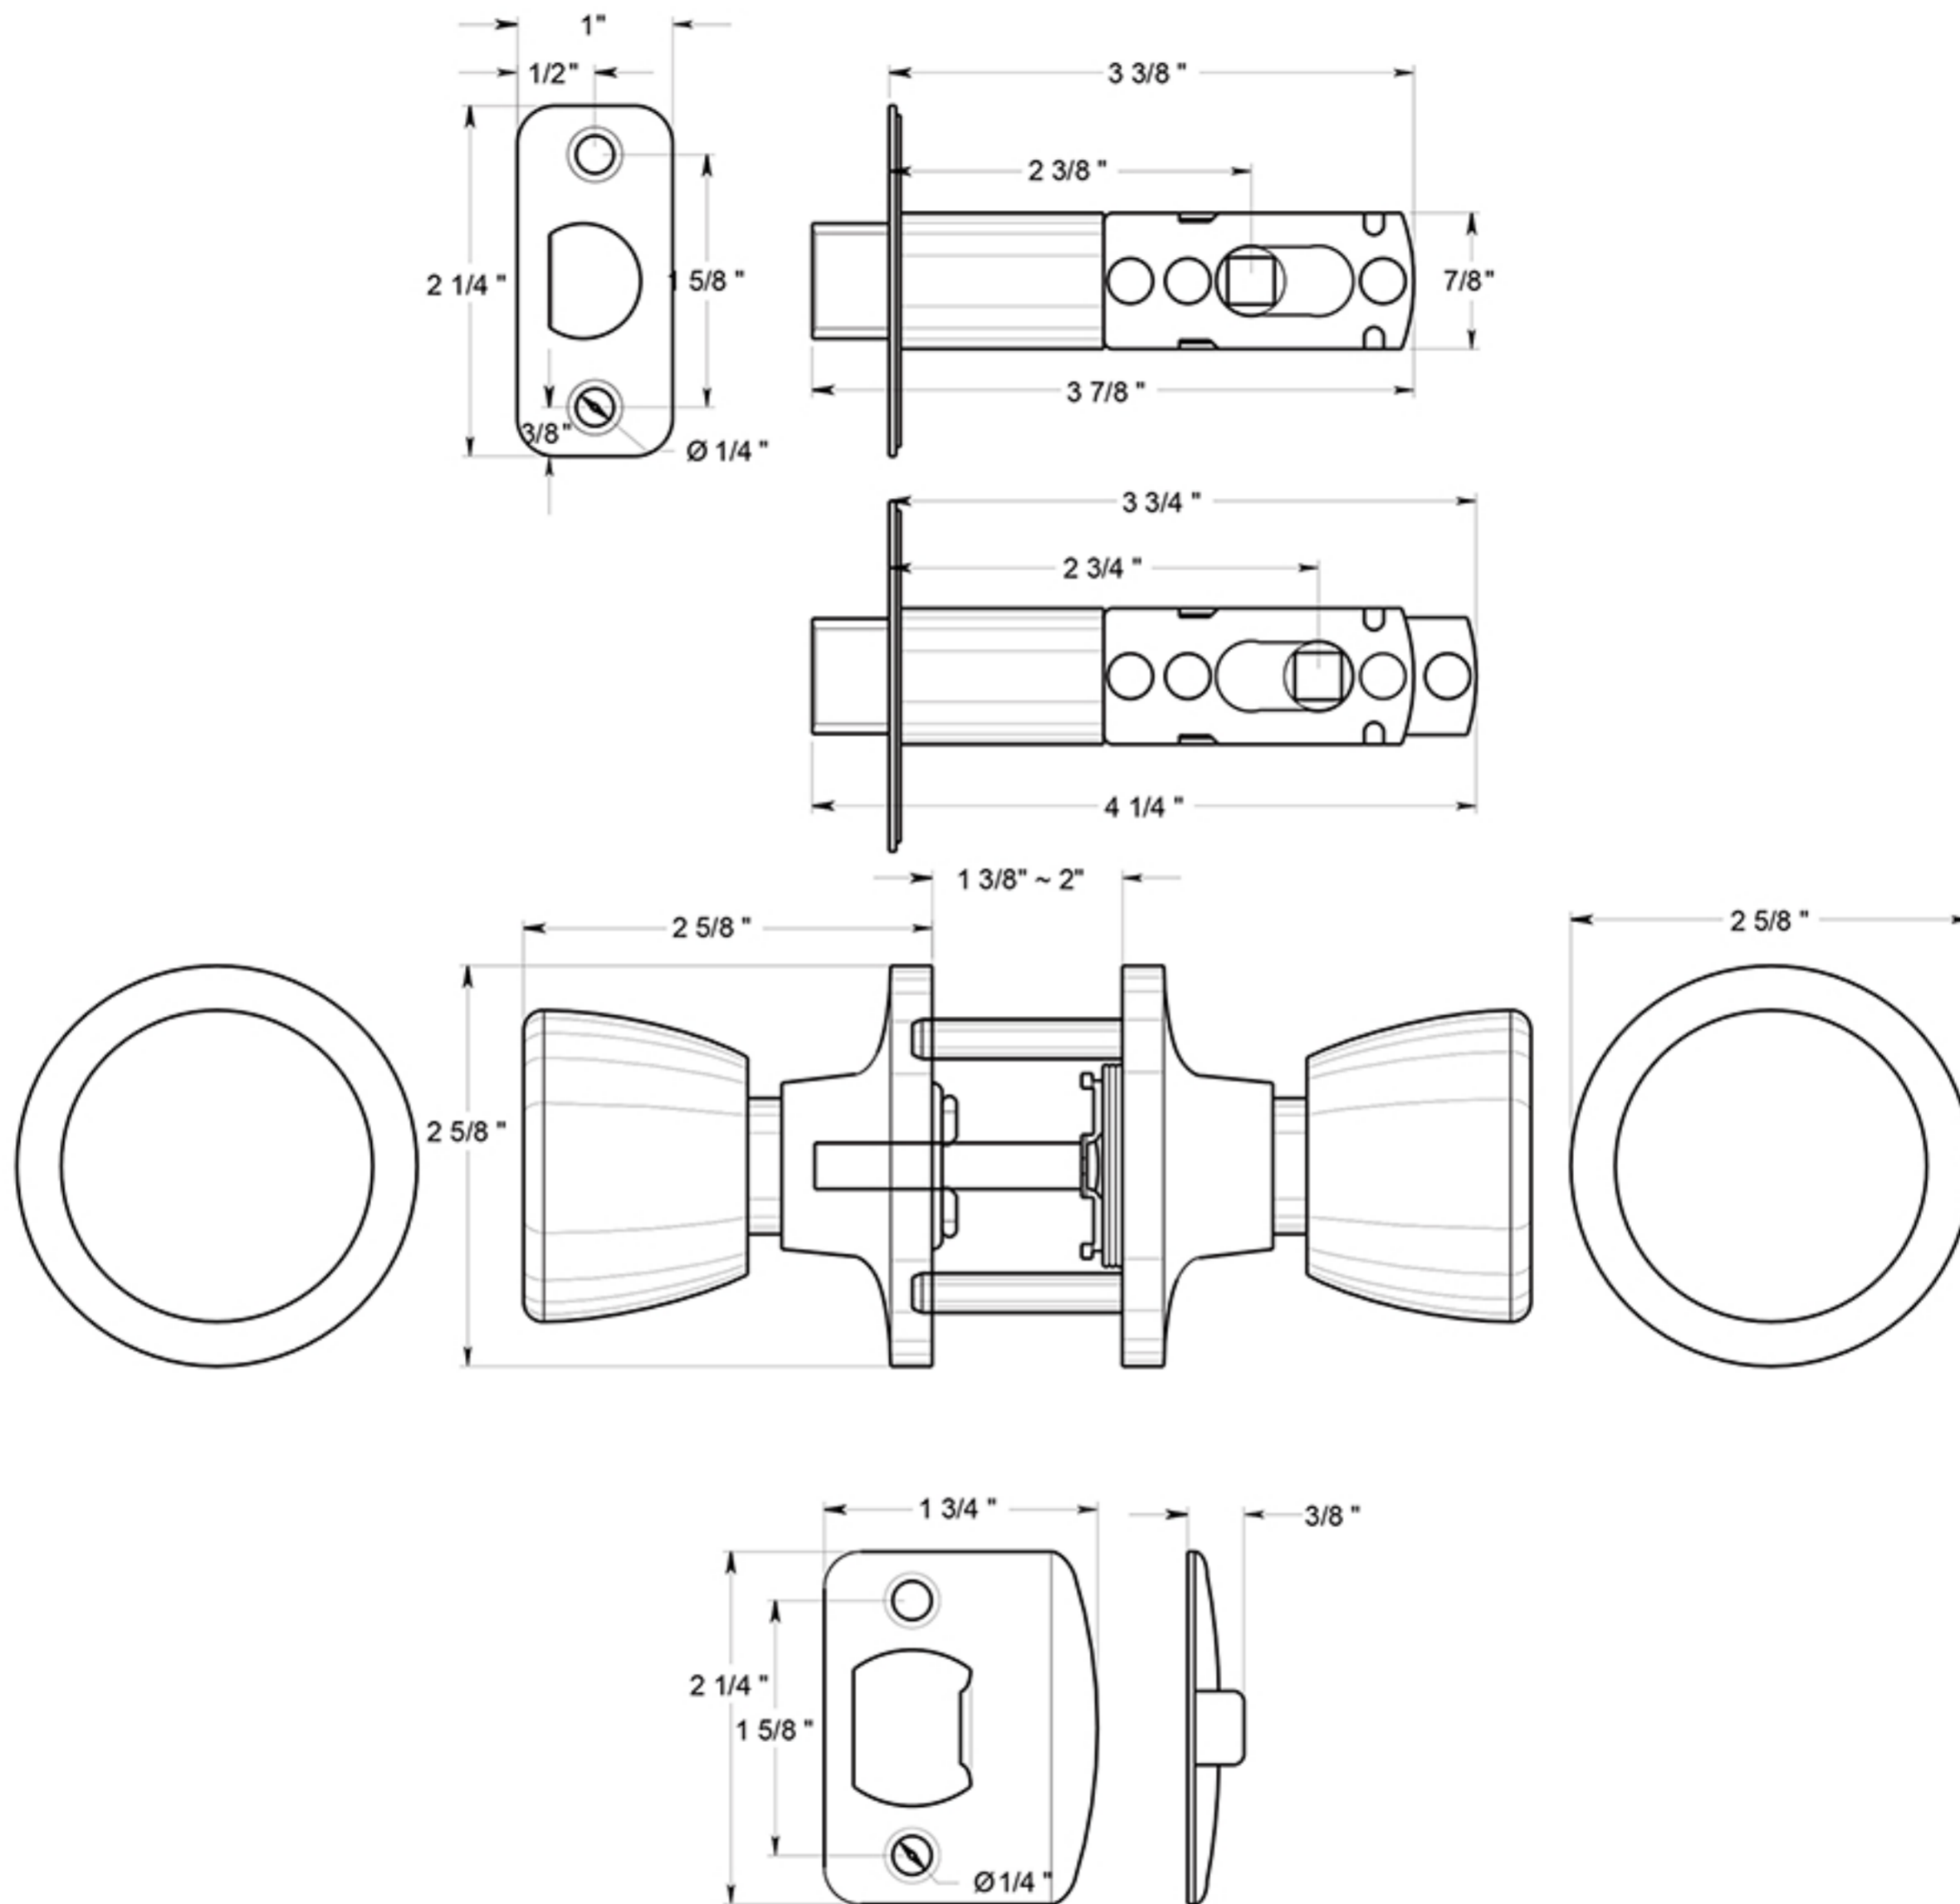

# 6113

ST THOMAS KNOB / PASSAGE  
TRADITIONAL COLLECTION / STEEL & ZINC

DRAWING NOT TO SCALE

NOTE: Deltana reserves the right to constantly improve its products and is not responsible for differences between the product in-hand and the specifications contained in this drawing. We do not recommend to pre-drill holes or pre-cut woods or metals based on the drawing information if the veracity of the specifications has not been proven by the live product.