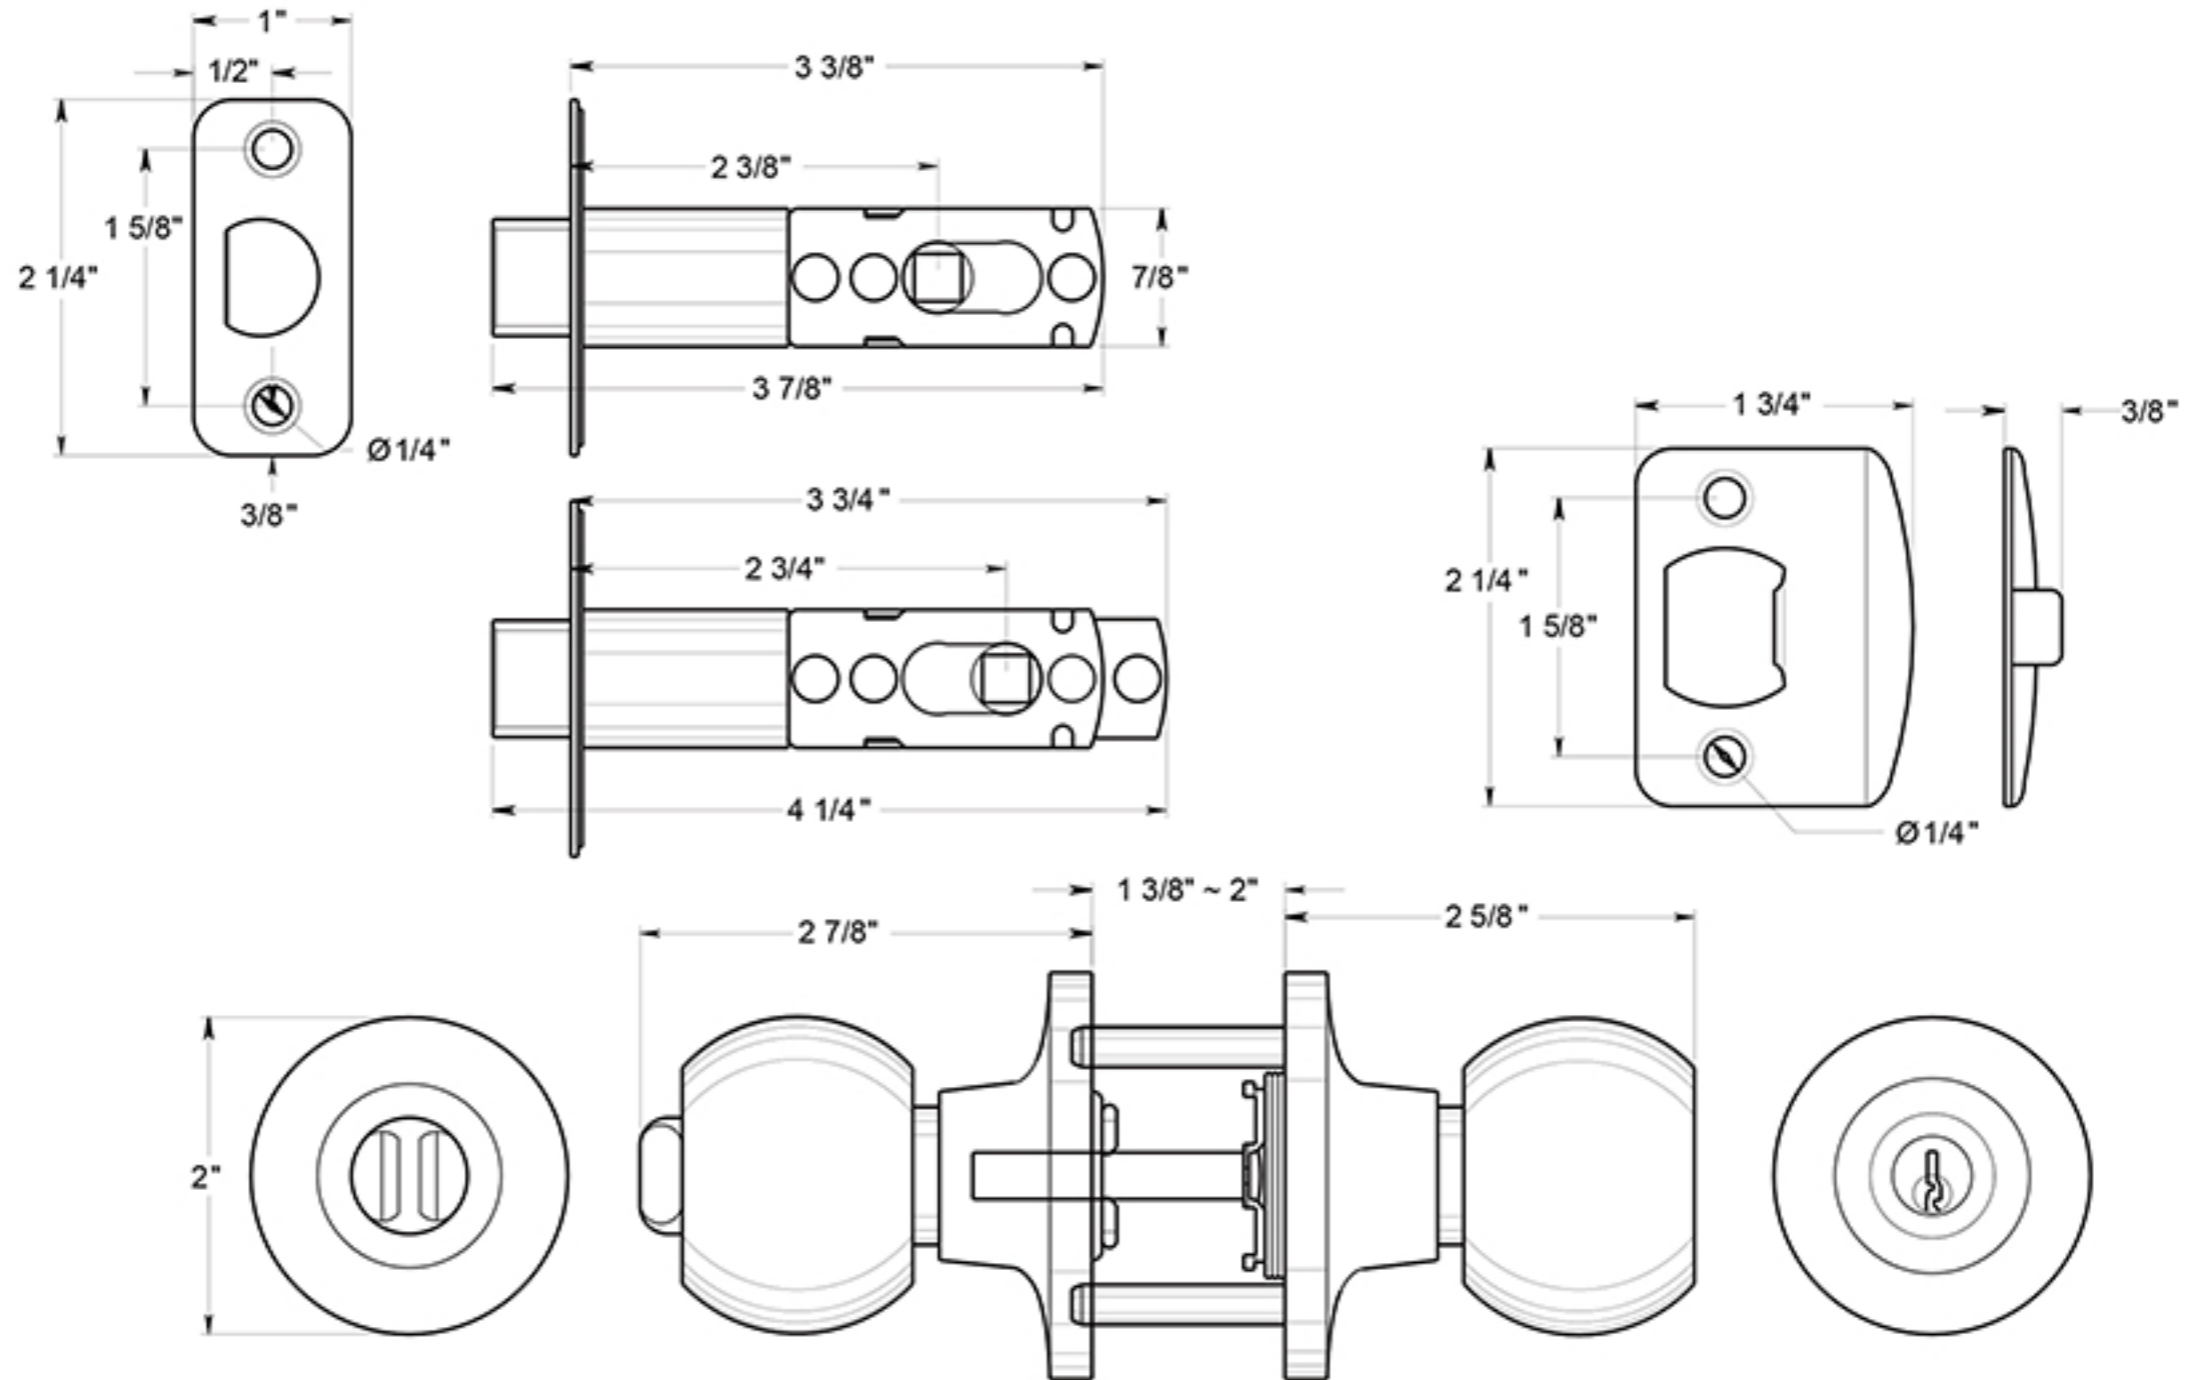

6171

ROUND KNOB / ENTRY / TRADITIONAL COLLECTION / STEEL & ZINC

DRAWING NOT TO SCALE

NOTE: Deltana reserves the right to constantly improve its products and is not responsible for differences between the product in-hand and the specifications contained in this drawing. We do not recommend to pre-drill holes or pre-cut woods or metals based on the drawing information if the veracity of the specifications has not been proven by the live product.