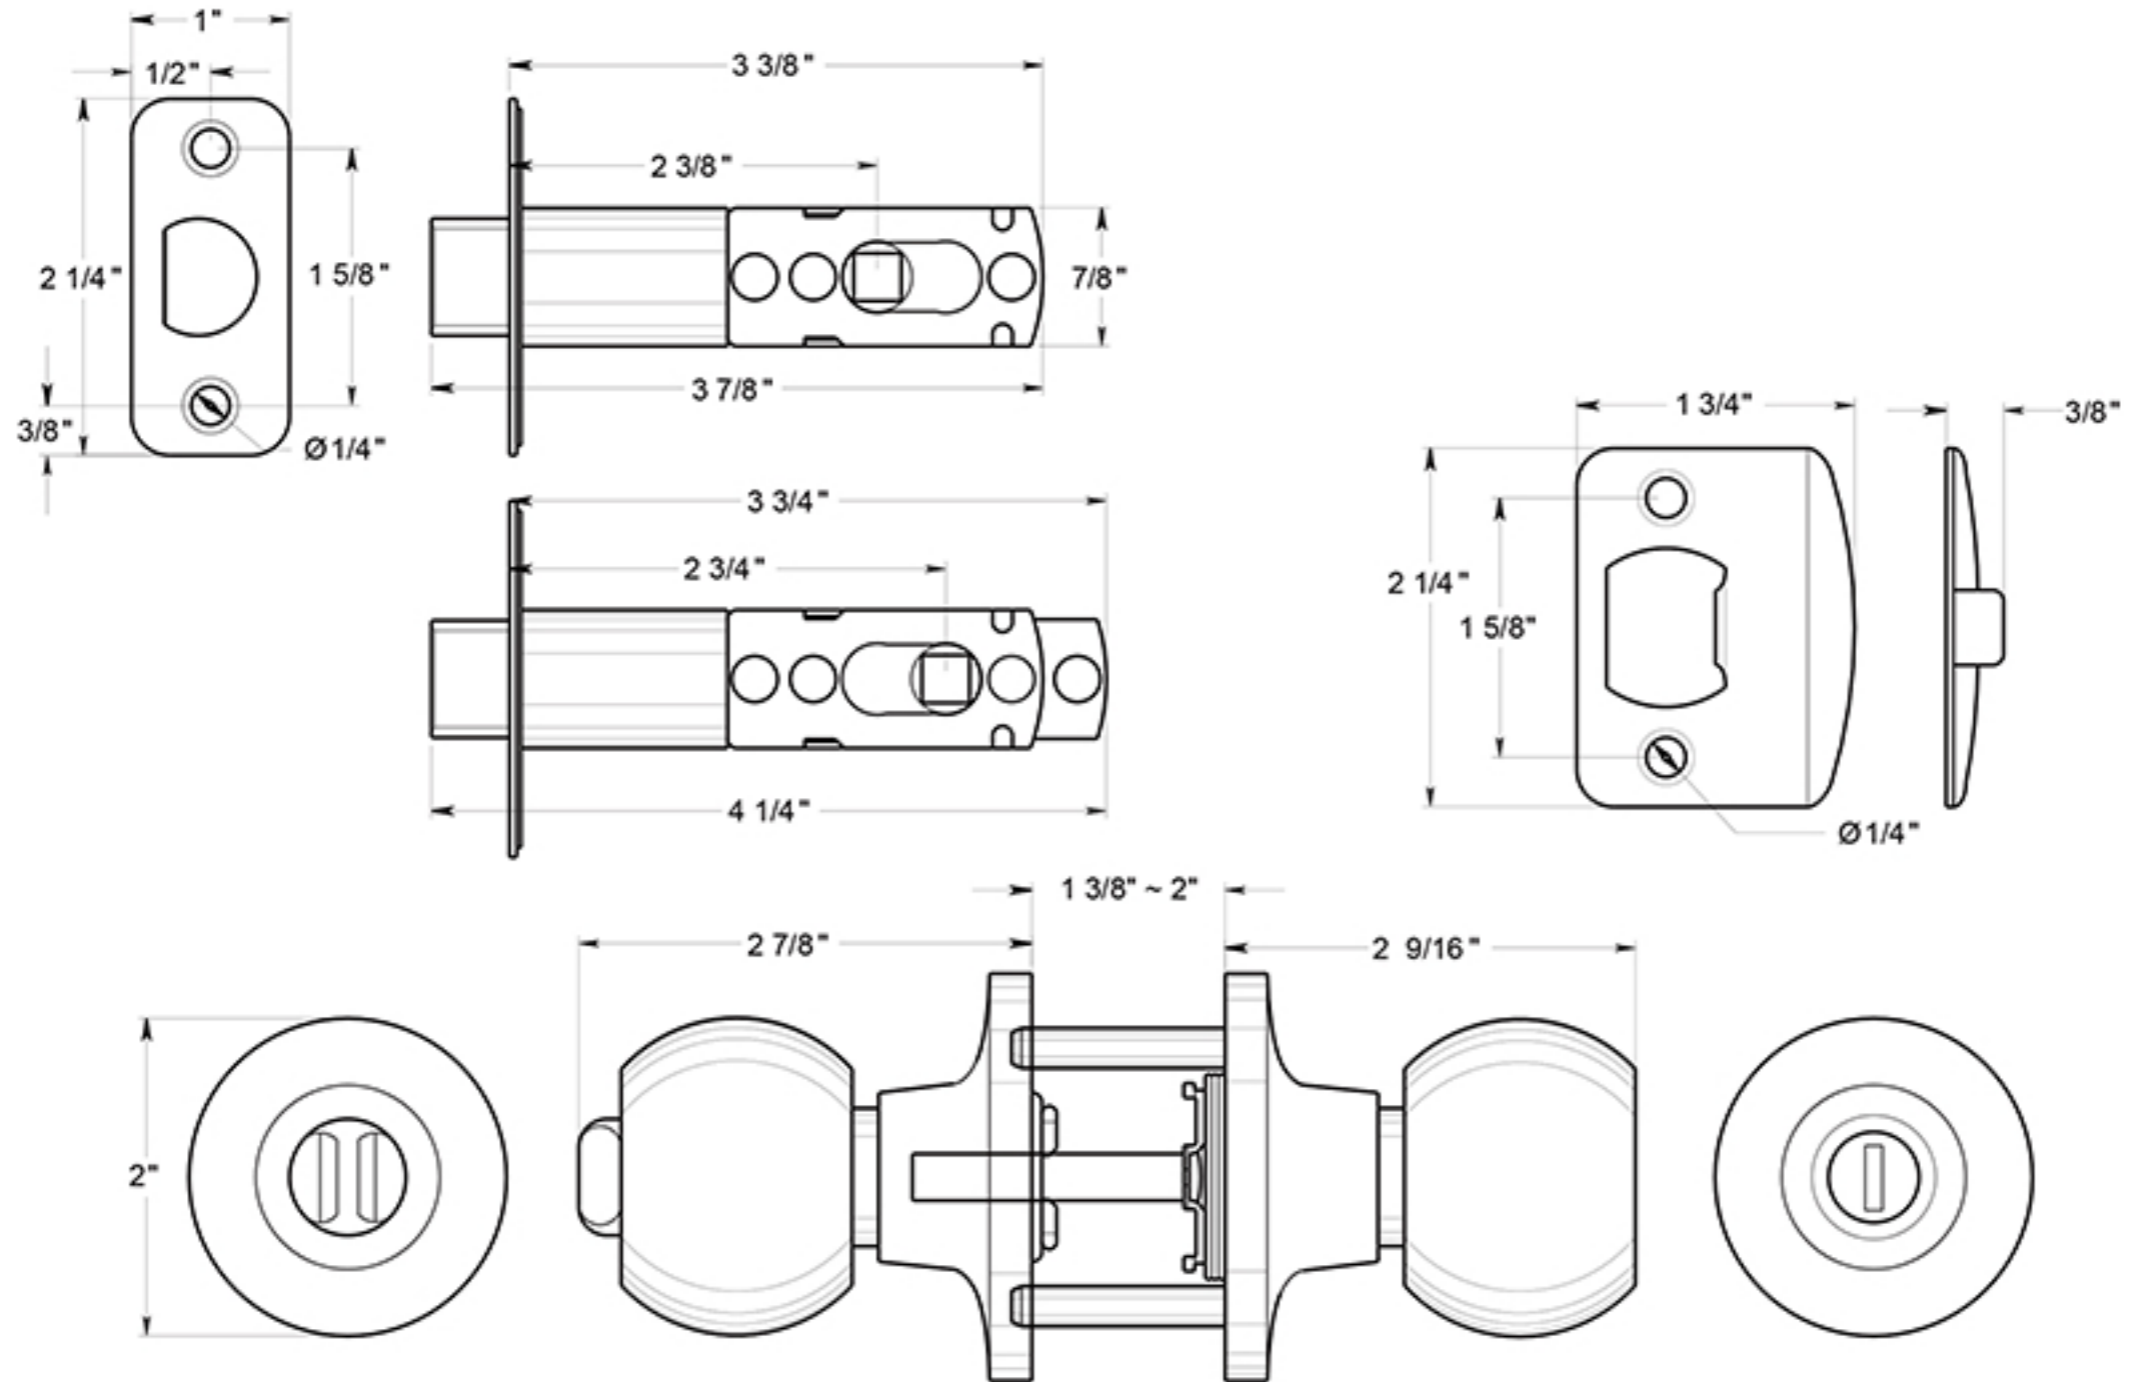

6172

ROUND KNOB / PRIVACY / TRADITIONAL COLLECTION / STEEL & ZINC

DRAWING NOT TO SCALE

NOTE: Deltana reserves the right to constantly improve its products and is not responsible for differences between the product in-hand and the specifications contained in this drawing. We do not recommend to pre-drill holes or pre-cut woods or metals based on the drawing information if the veracity of the specifications has not been proven by the live product.