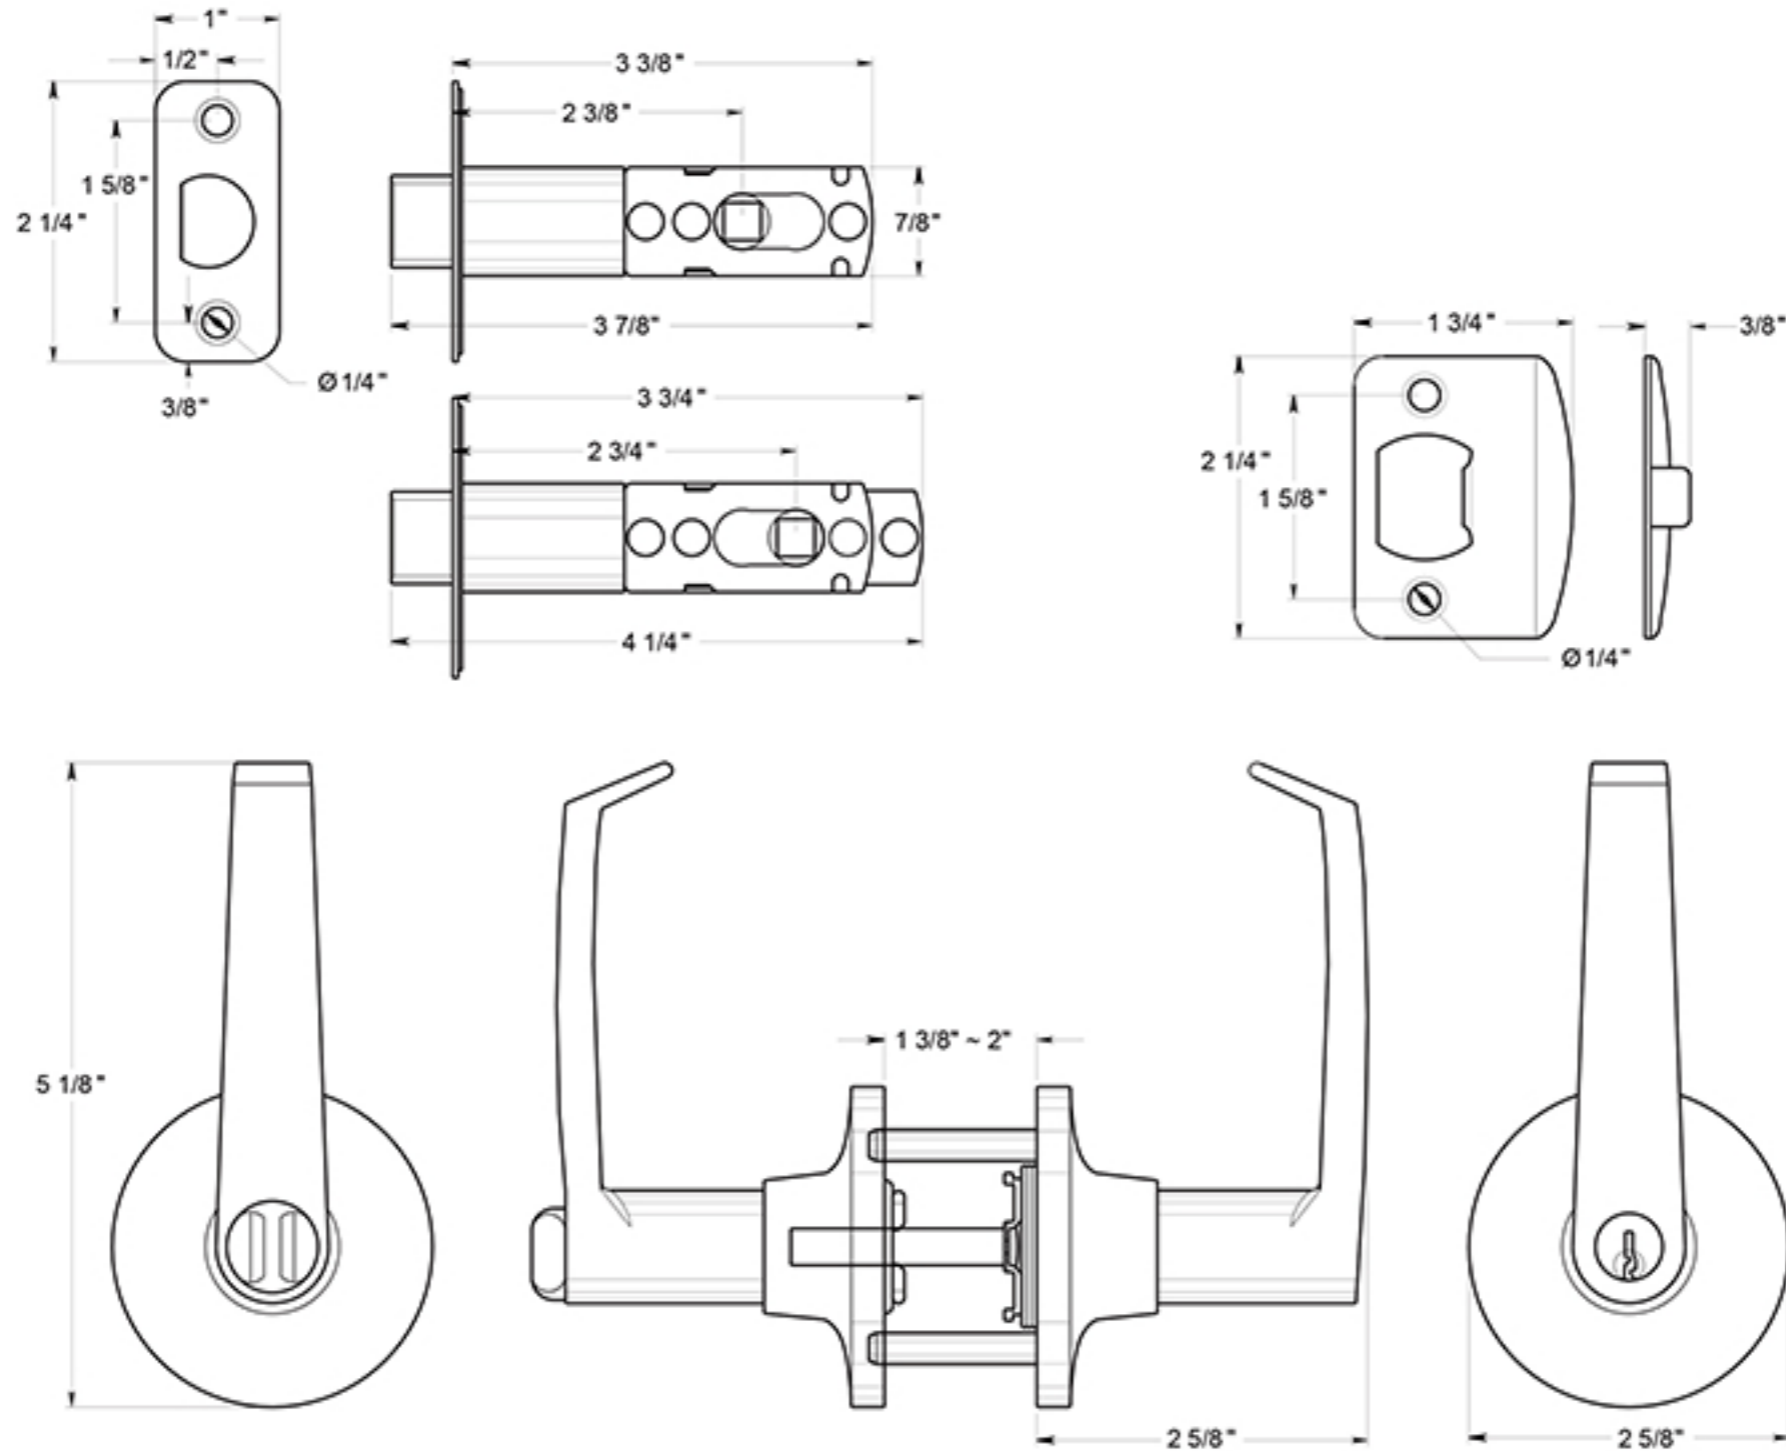

6431

LINSTEAD LEVERS / ENTRY / TRADITIONAL COLLECTION / STEEL & ZINC

DRAWING NOT TO SCALE

NOTE: Deltana reserves the right to constantly improve its products and is not responsible for differences between the product in-hand and the specifications contained in this drawing. We do not recommend to pre-drill holes or pre-cut woods or metals based on the drawing information if the veracity of the specifications has not been proven by the live product.