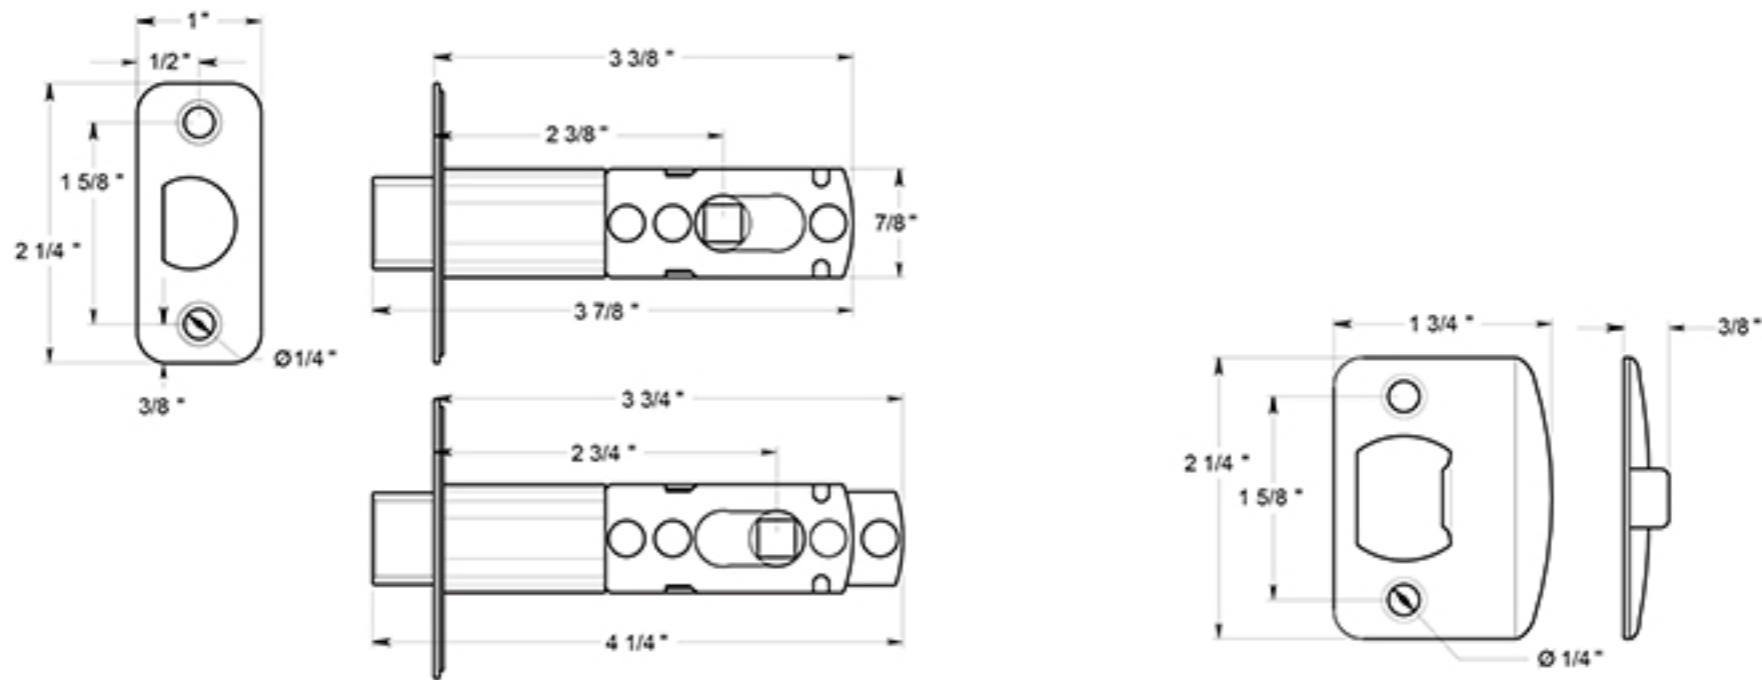

6432

LINSTEAD LEVERS / PRIVACY / TRADITIONAL COLLECTION / STEEL & ZINC

DRAWING NOT TO SCALE

NOTE: Deltana reserves the right to constantly improve its products and is not responsible for differences between the product in-hand and the specifications contained in this drawing. We do not recommend to pre-drill holes or pre-cut woods or metals based on the drawing information if the veracity of the specifications has not been proven by the live product.