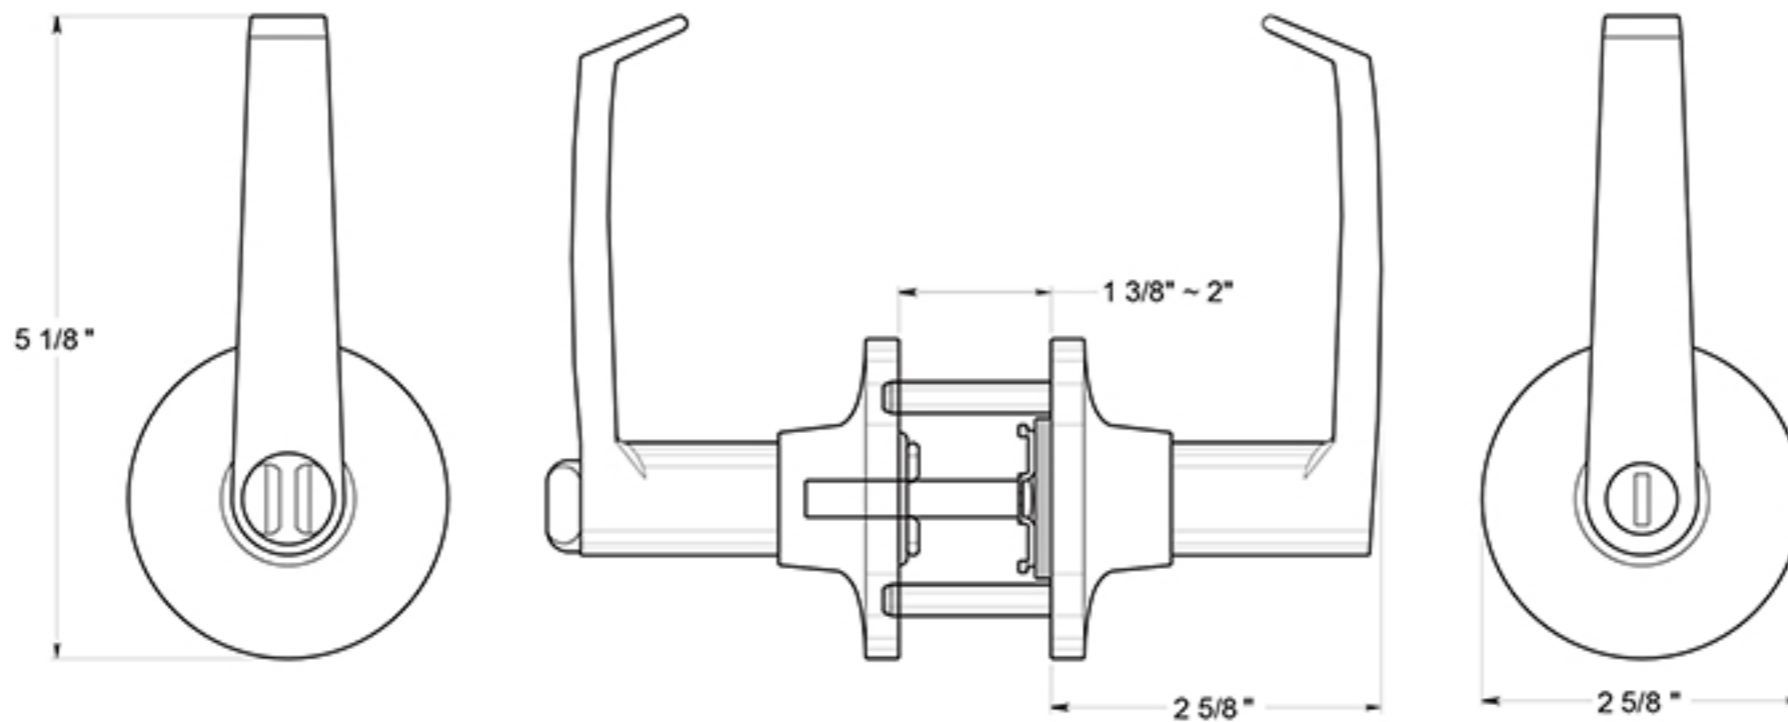

6432

LINSTEAD LEVERS / PRIVACY / TRADITIONAL COLLECTION / STEEL & ZINC

DRAWING NOT TO SCALE

NOTE: Deltana reserves the right to constantly improve its products and is not responsible for differences between the product in-hand and the specifications contained in this drawing. We do not recommend to pre-drill holes or pre-cut woods or metals based on the drawing information if the veracity of the specifications has not been proven by the live product.