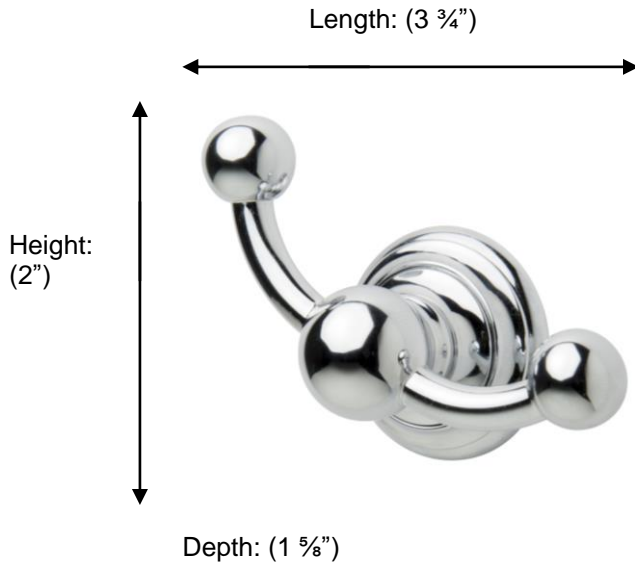

KINGSTON

66314 Horizontal Double Hook

**Description:**

Horizontal double hook

Finishes:

CR – Chrome

PV – Polished Brass

NI – Polished Nickel

ES – Satin Nickel

UB – Unlacquered Brass

Material:

Brass

Backplate Diameter: (1 3/4")

Method of Fixing:

Direct to wall

Country of Origin:

Portugal

All Dimensions are approximate