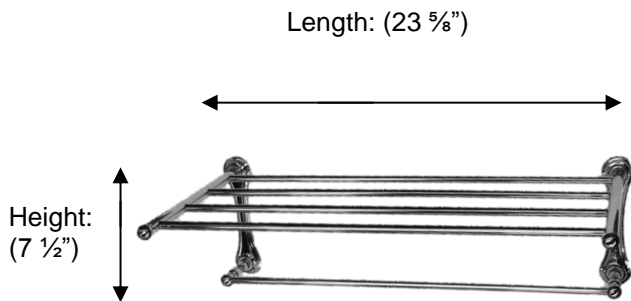

## 663632 Towel Rack

**Description:**

Towel rack, 23  $\frac{5}{8}$ "

**Finishes:**

CR – Chrome

PV – Polished Brass

NI – Polished Nickel

ES – Satin Nickel

UB – Unlacquered Brass

**Material:**

Brass

**Method of Fixing:**

Direct to wall

<b>Country of Origin:</b>	Portugal
---------------------------	----------