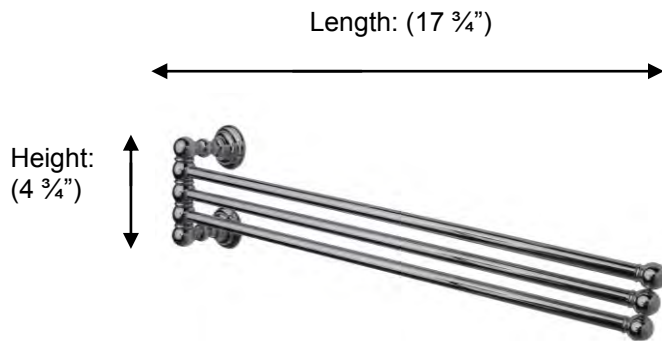

KINGSTON

66370 Adjustable Towel Rail

Depth: (2 5/8")

Arm length: (16")

Arm ends

Description:

Adjustable towel rail, 17"

Finishes:

CR – Chrome
PV – Polished Brass
NI – Polished Nickel
ES – Satin Nickel
UB – Unlacquered Brass

Material:

Brass

Backplate Diameter: (1 3/4")

Method of Fixing:

Direct to wall

Country of Origin:

Portugal

All Dimensions are approximate