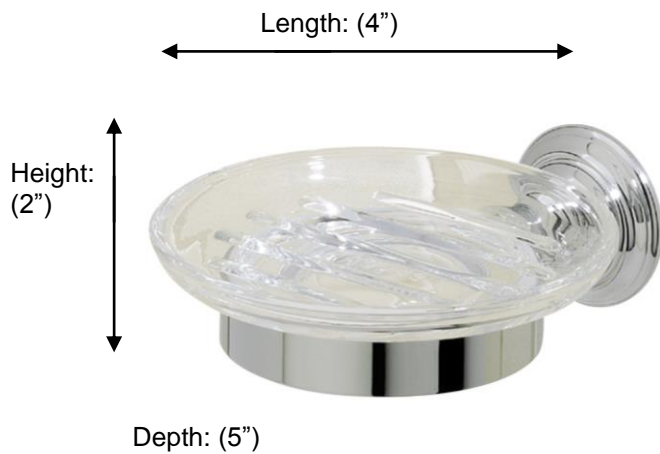

KINGSTON

66385 Soap Dish

**Description:**

Soap dish

Finishes:

CR – Chrome
PV – Polished Brass
NI – Polished Nickel
ES – Satin Nickel
UB – Unlacquered Brass

Material:

Brass
Clear glass

Backplate Diameter: (1 3/4")

Method of Fixing:

Direct to wall

Country of Origin:

Portugal

All Dimensions are approximate