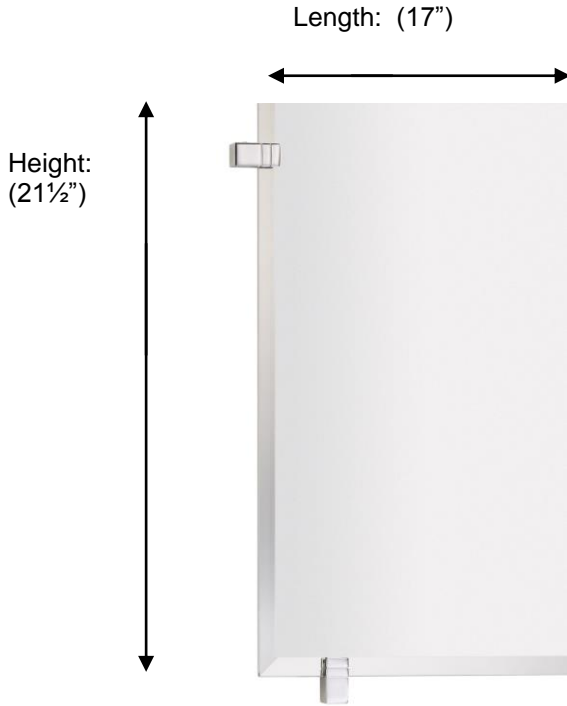

CUBIS PLUS

664011 Rectangular Mirror with Fixing Caps

**Description:**

Rectangular mirror with fixing caps

Finishes:

CR – Chrome

ES – Satin Nickel

Material:

Brass

Method of Fixing:

Direct to wall

Country of Origin:

Portugal

All Dimensions are approximate