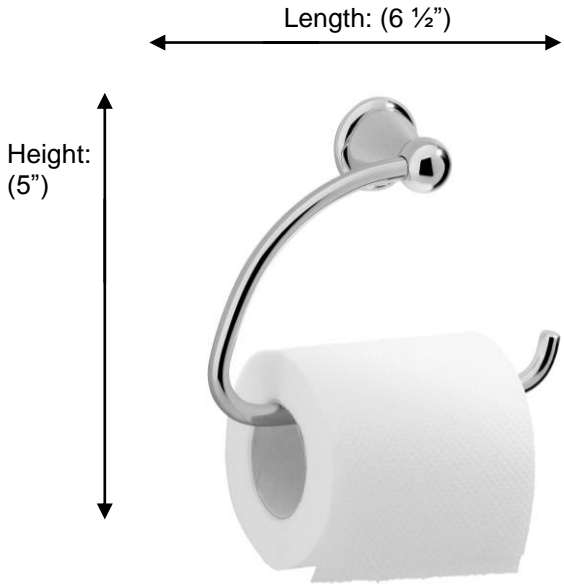

SINTRA

66824 Toilet Roll Holder without Lid

Depth: (2")
*Measures Without roll

Description:
Toilet roll holder without lid

Finishes:
CR – Chrome
NI – Polished Nickel
ES – Satin Nickel

Material:
Brass

Backplate Diameter: (1 1/2")

Method of Fixing:
Direct to wall

Country of Origin:	Portugal
