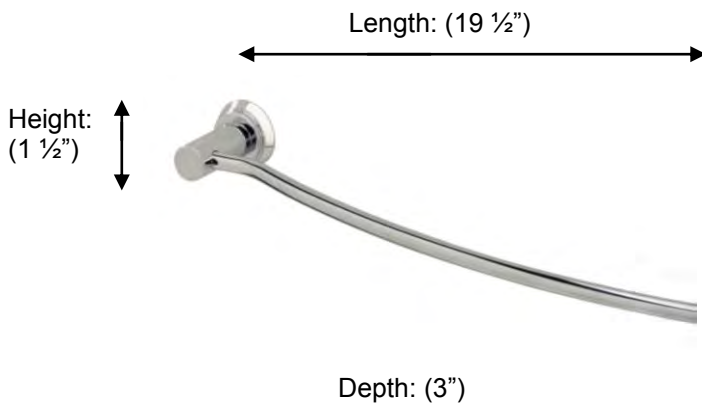

NOVA

67145 Towel Rail, 20"

Description:
Towel rail, 20"

Finishes:
CR – Chrome
NI – Polished Nickel
ES – Satin Nickel

Material:
Brass

Backplate Diameter: (1 1/2")

Method of Fixing:
Direct to wall

Country of Origin:

Portugal

All Dimensions are approximate