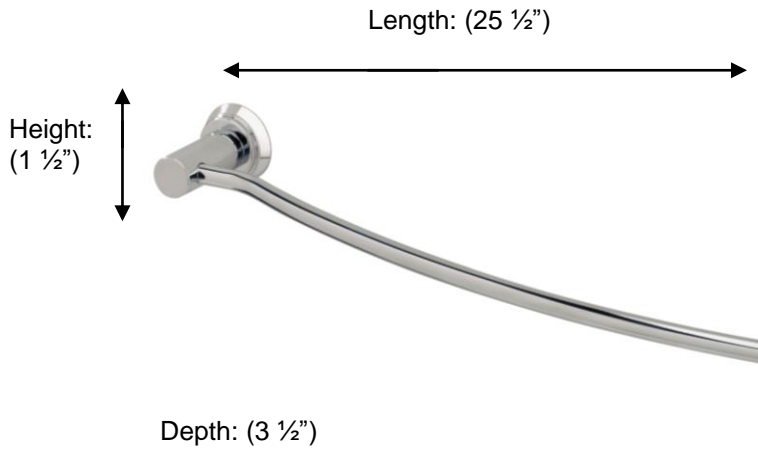

## 67146 Towel Rail

**Description:**

Towel rail, (25 1/2")

**Finishes:**

CR – Chrome

NI – Polished Nickel

ES – Satin Nickel

**Material:**

Brass

**Backplate Ø:** 1 1/2"

**Method of Fixing:**

Direct to wall

**Country of Origin:**

Portugal

All Dimensions are approximate