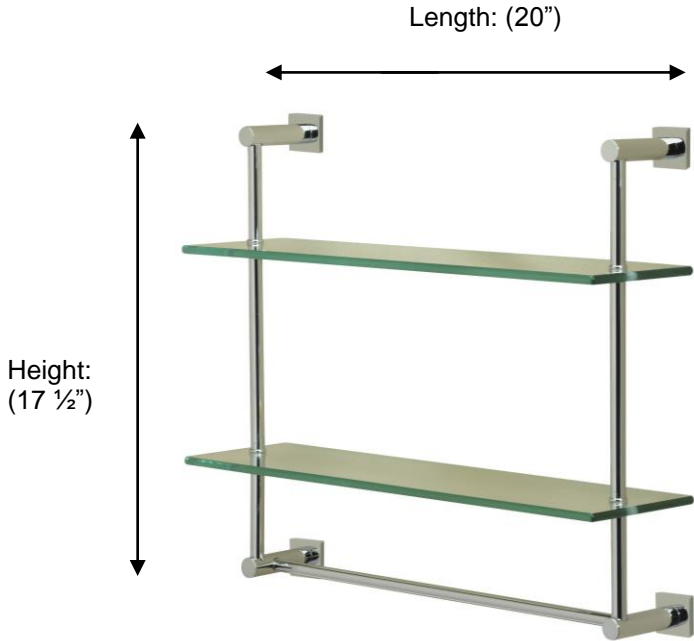

ESSENTIALS/BRAGA

67308 TWO TIER SHELF AND TOWEL RAIL

**Description:**

Two tier shelf and towel rail with Braga backplates

Finishes:

CR – Chrome
NI – Polished Nickel
ES – Satin Nickel

Material:

Brass
Tempered glass

Method of Fixing:

Direct to wall

Country of Origin:

Portugal

All Dimensions are approximate