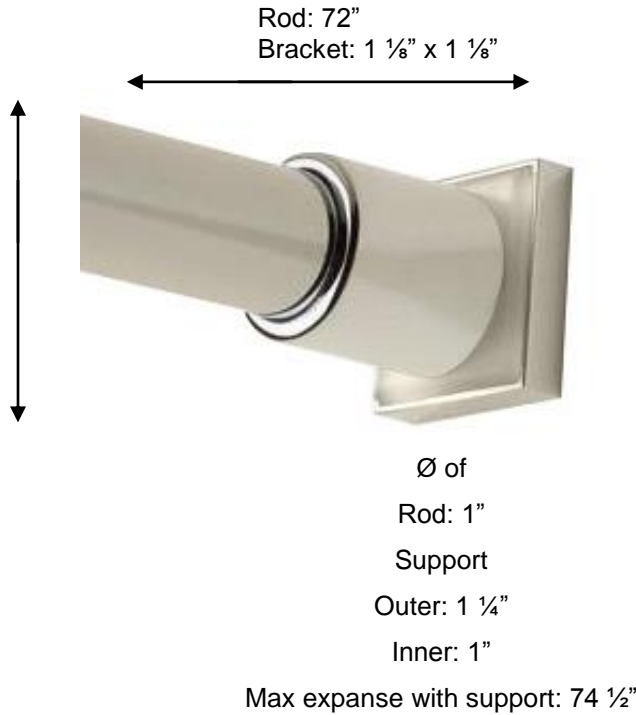

CUBIS PLUS

67404 Pair of Shower Rod Brackets

Shown with 09706 Shower Rod (sold separately)

**Description:**

Shower rod supports (pair)

Finishes:

- CR – Chrome
- ES – Satin Nickel

Material:

Brass

Backplate Dimension: (1 1/2")

Method of Fixing:

Direct to wall

Country of Origin:	Portugal
---------------------------	----------

All Dimensions are approximate